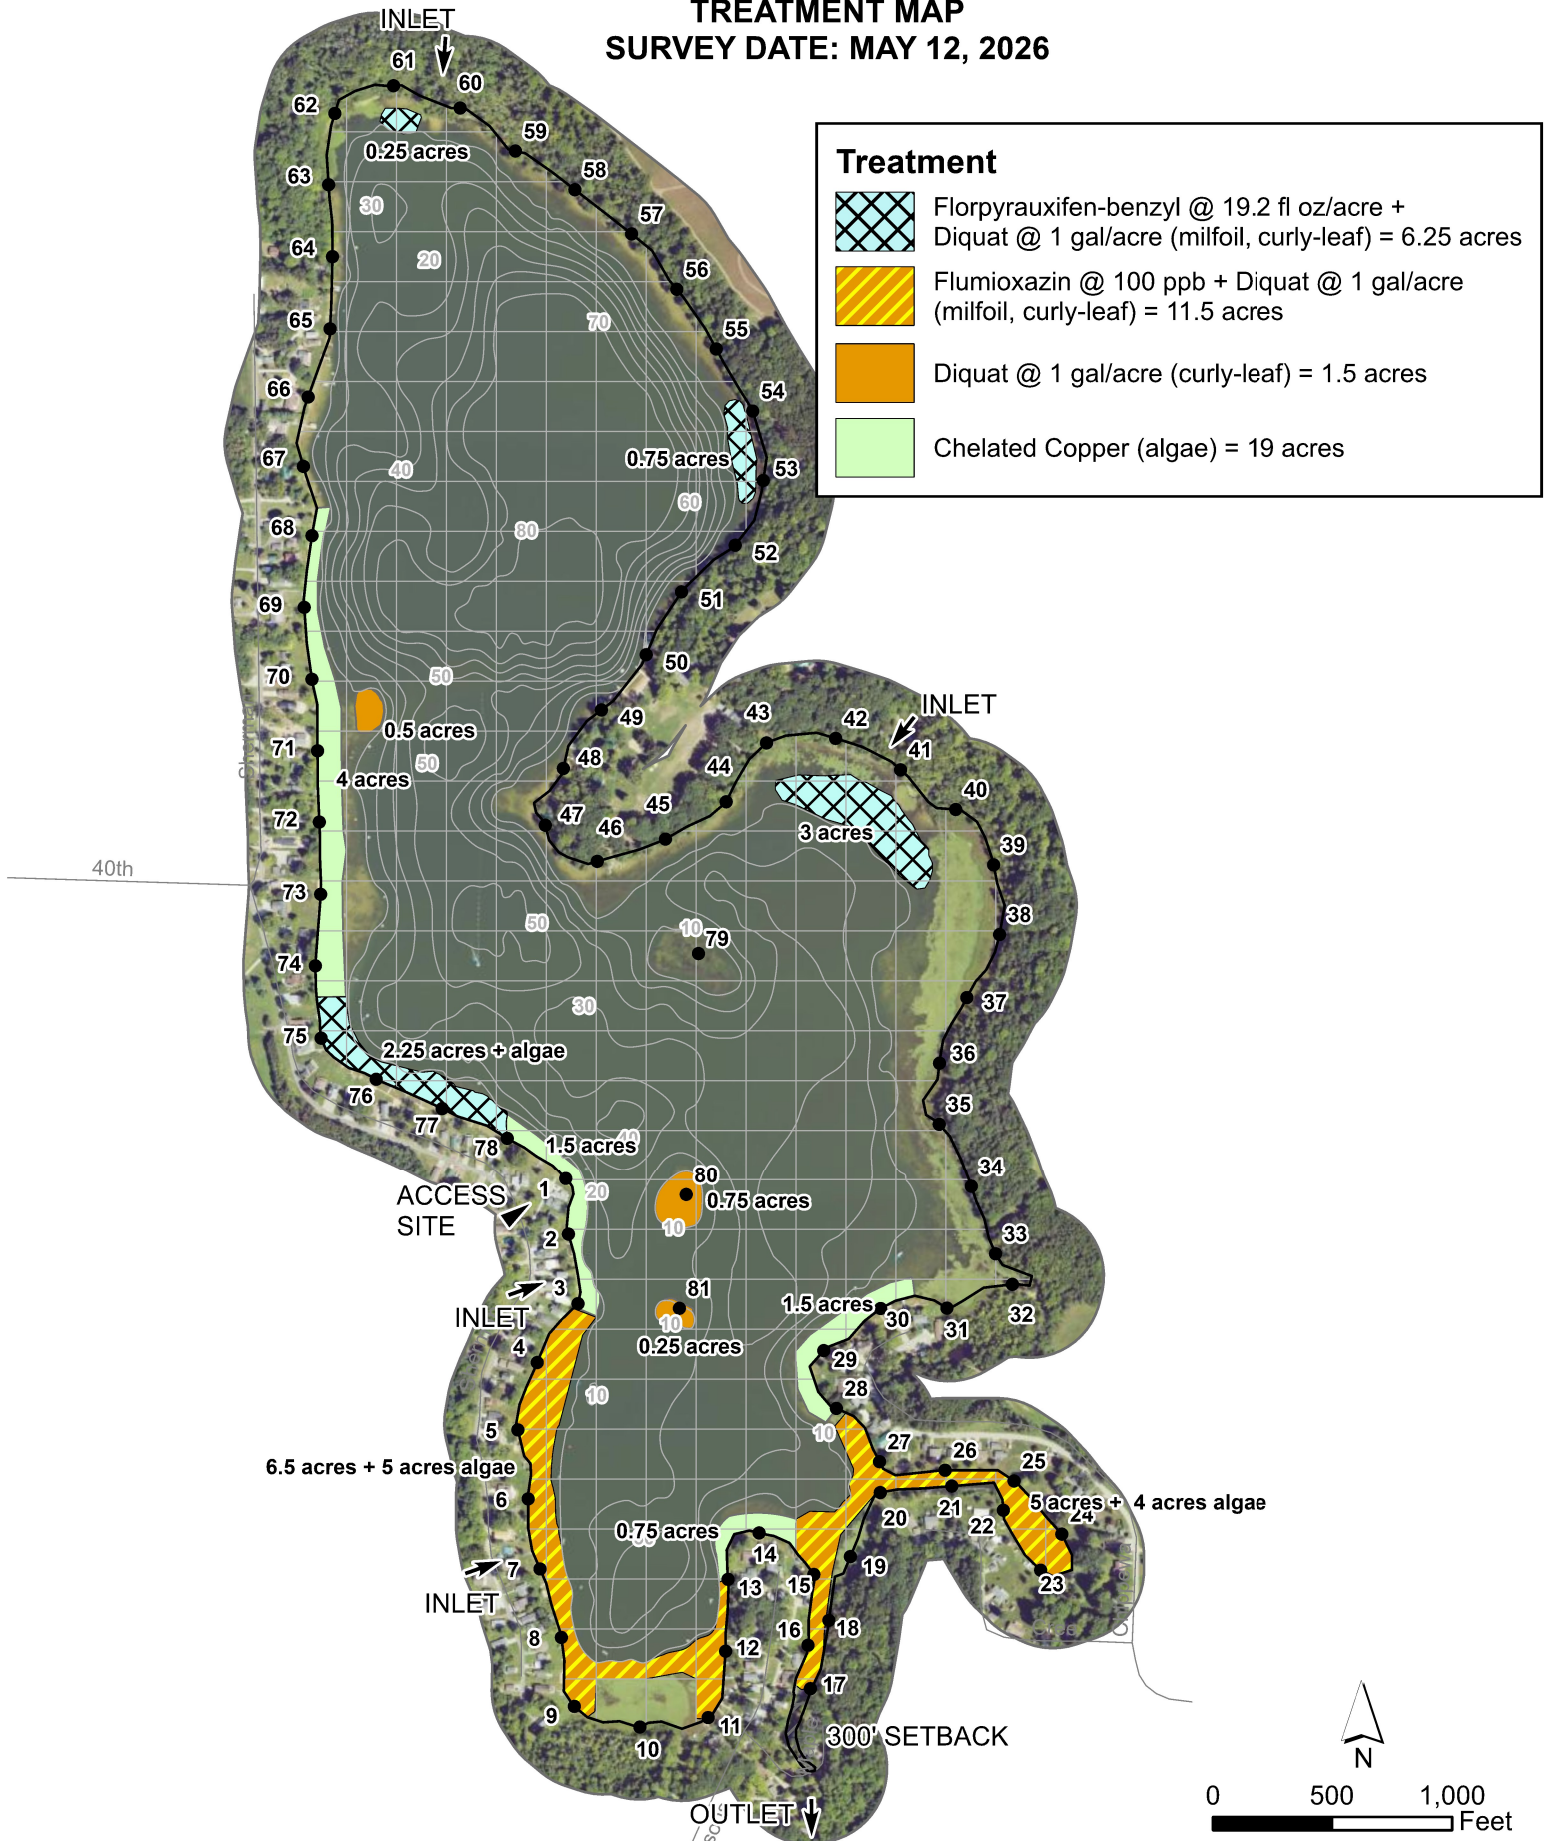

☐ = 1 ACRE

RYERSON LAKE NEWAYGO COUNTY, MICHIGAN TREATMENT MAP SURVEY DATE: MAY 12, 2026

32nd

LAKE AREA = 253 ACRES

The applicator shall make adjustments, if needed, to comply with EGLE permit requirements.