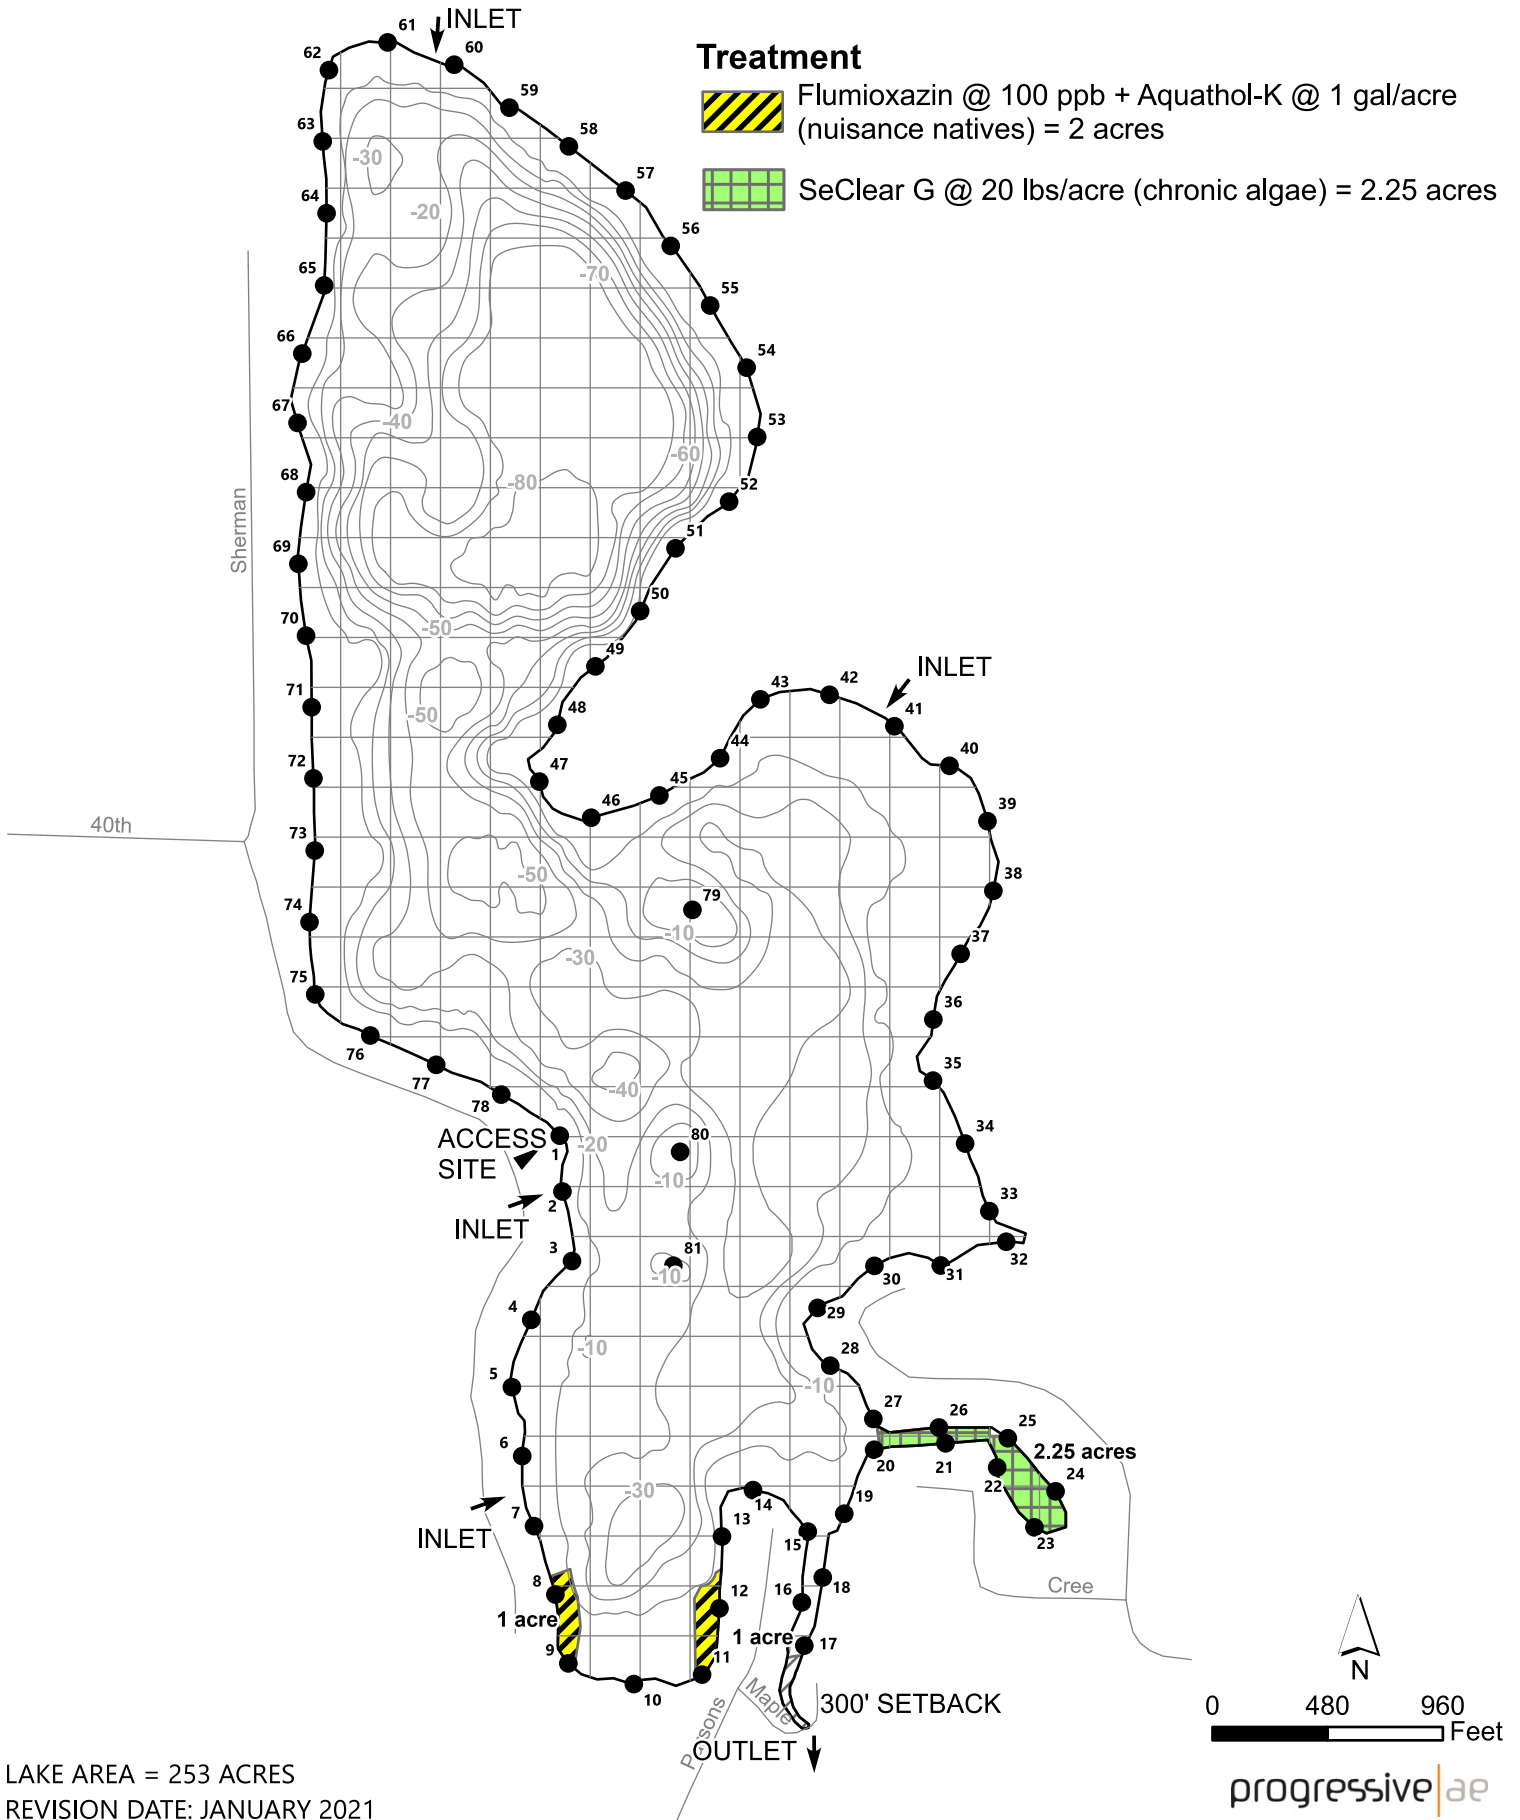

EGLE Approved Treatment Map for 2023 – 2026
Map 1 of 3

□ = 1 ACRE

RYERSON LAKE NEWAYGO COUNTY, MICHIGAN JULY 14, 2023 ALGAE MAP

☐ = 1 ACRE

RYERSON LAKE NEWAYGO COUNTY, MICHIGAN TREATMENT MAP

SURVEY DATES: JULY 26 and AUGUST 1, 2023

LAKE AREA = 253 ACRES
REVISION DATE: JANUARY 2021

□ = 1 ACRE

RYERSON LAKE NEWAYGO COUNTY, MICHIGAN 2023 PHOSLOCK TREATMENT MAP

LAKE AREA = 253 ACRES
REVISION DATE: JANUARY 2021