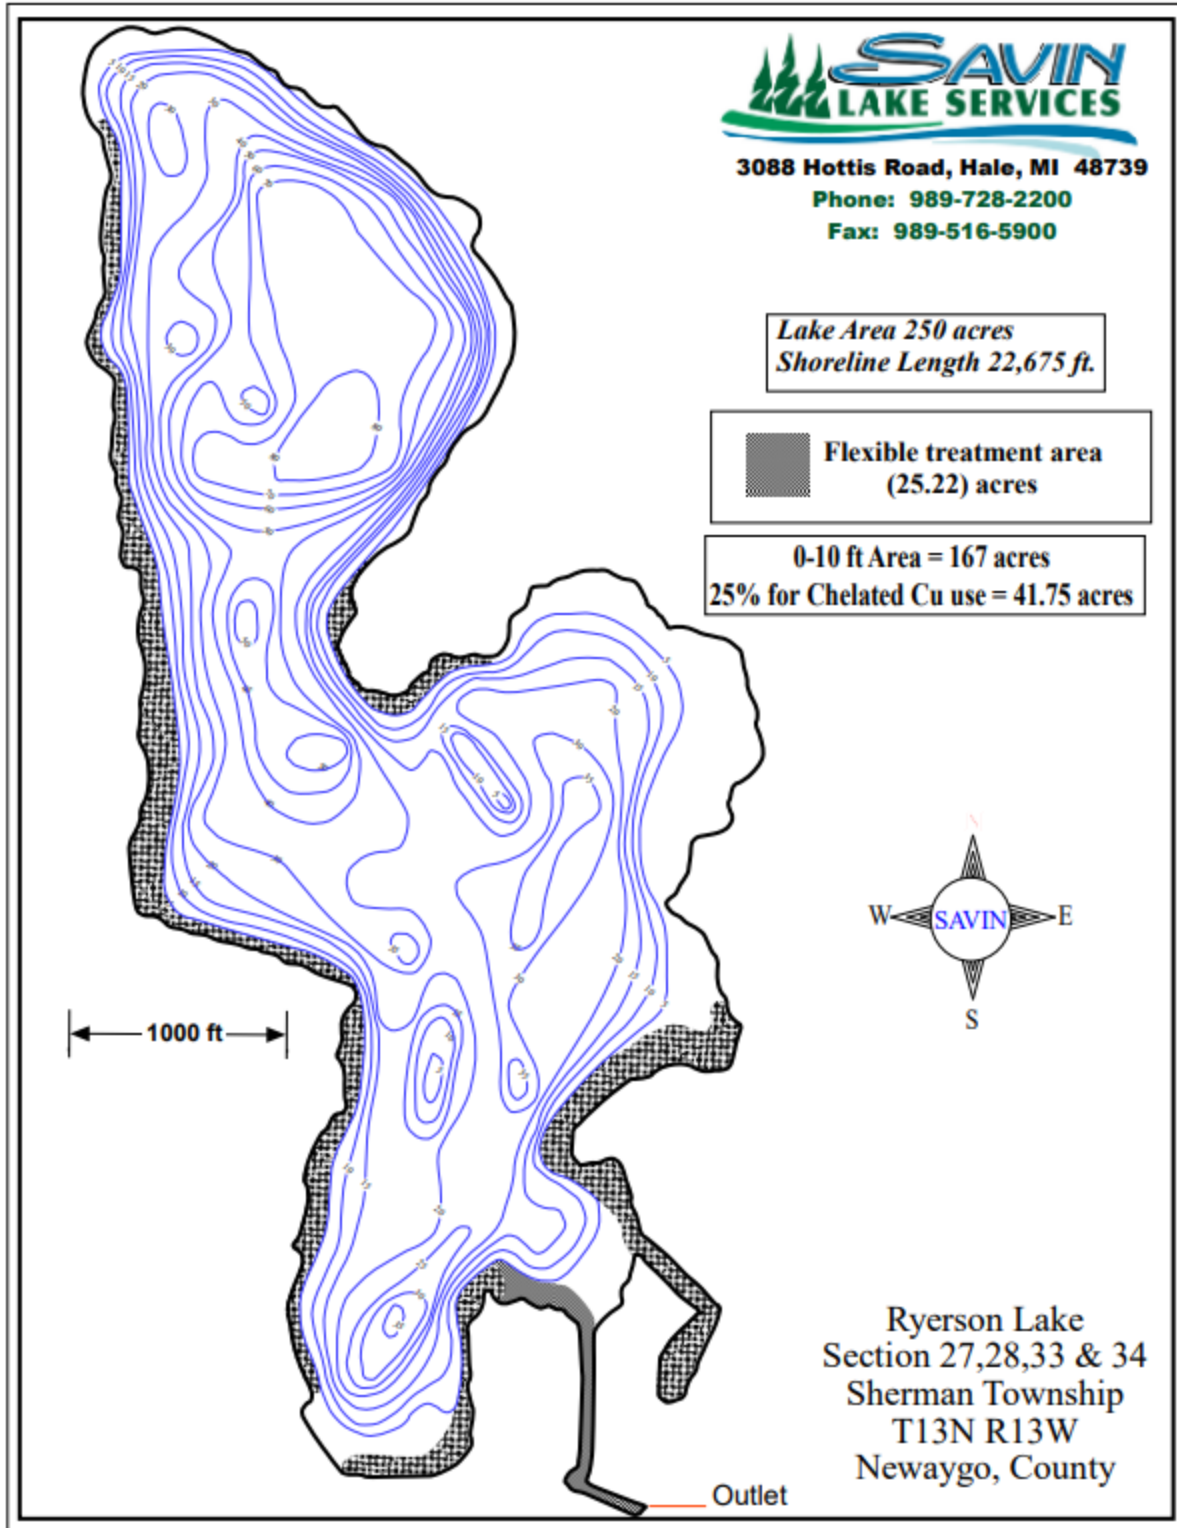

EGLE Approved Treatment Map for 2023 – 2026
Map 1 of 3

□ = 1 ACRE

RYERSON LAKE NEWAYGO COUNTY, MICHIGAN JULY 14, 2023 ALGAE MAP

☐ = 1 ACRE

RYERSON LAKE NEWAYGO COUNTY, MICHIGAN TREATMENT MAP

SURVEY DATES: JULY 26 and AUGUST 1, 2023

LAKE AREA = 253 ACRES
REVISION DATE: JANUARY 2021

□ = 1 ACRE

RYERSON LAKE NEWAYGO COUNTY, MICHIGAN 2023 PHOSLOCK TREATMENT MAP

LAKE AREA = 253 ACRES
REVISION DATE: JANUARY 2021