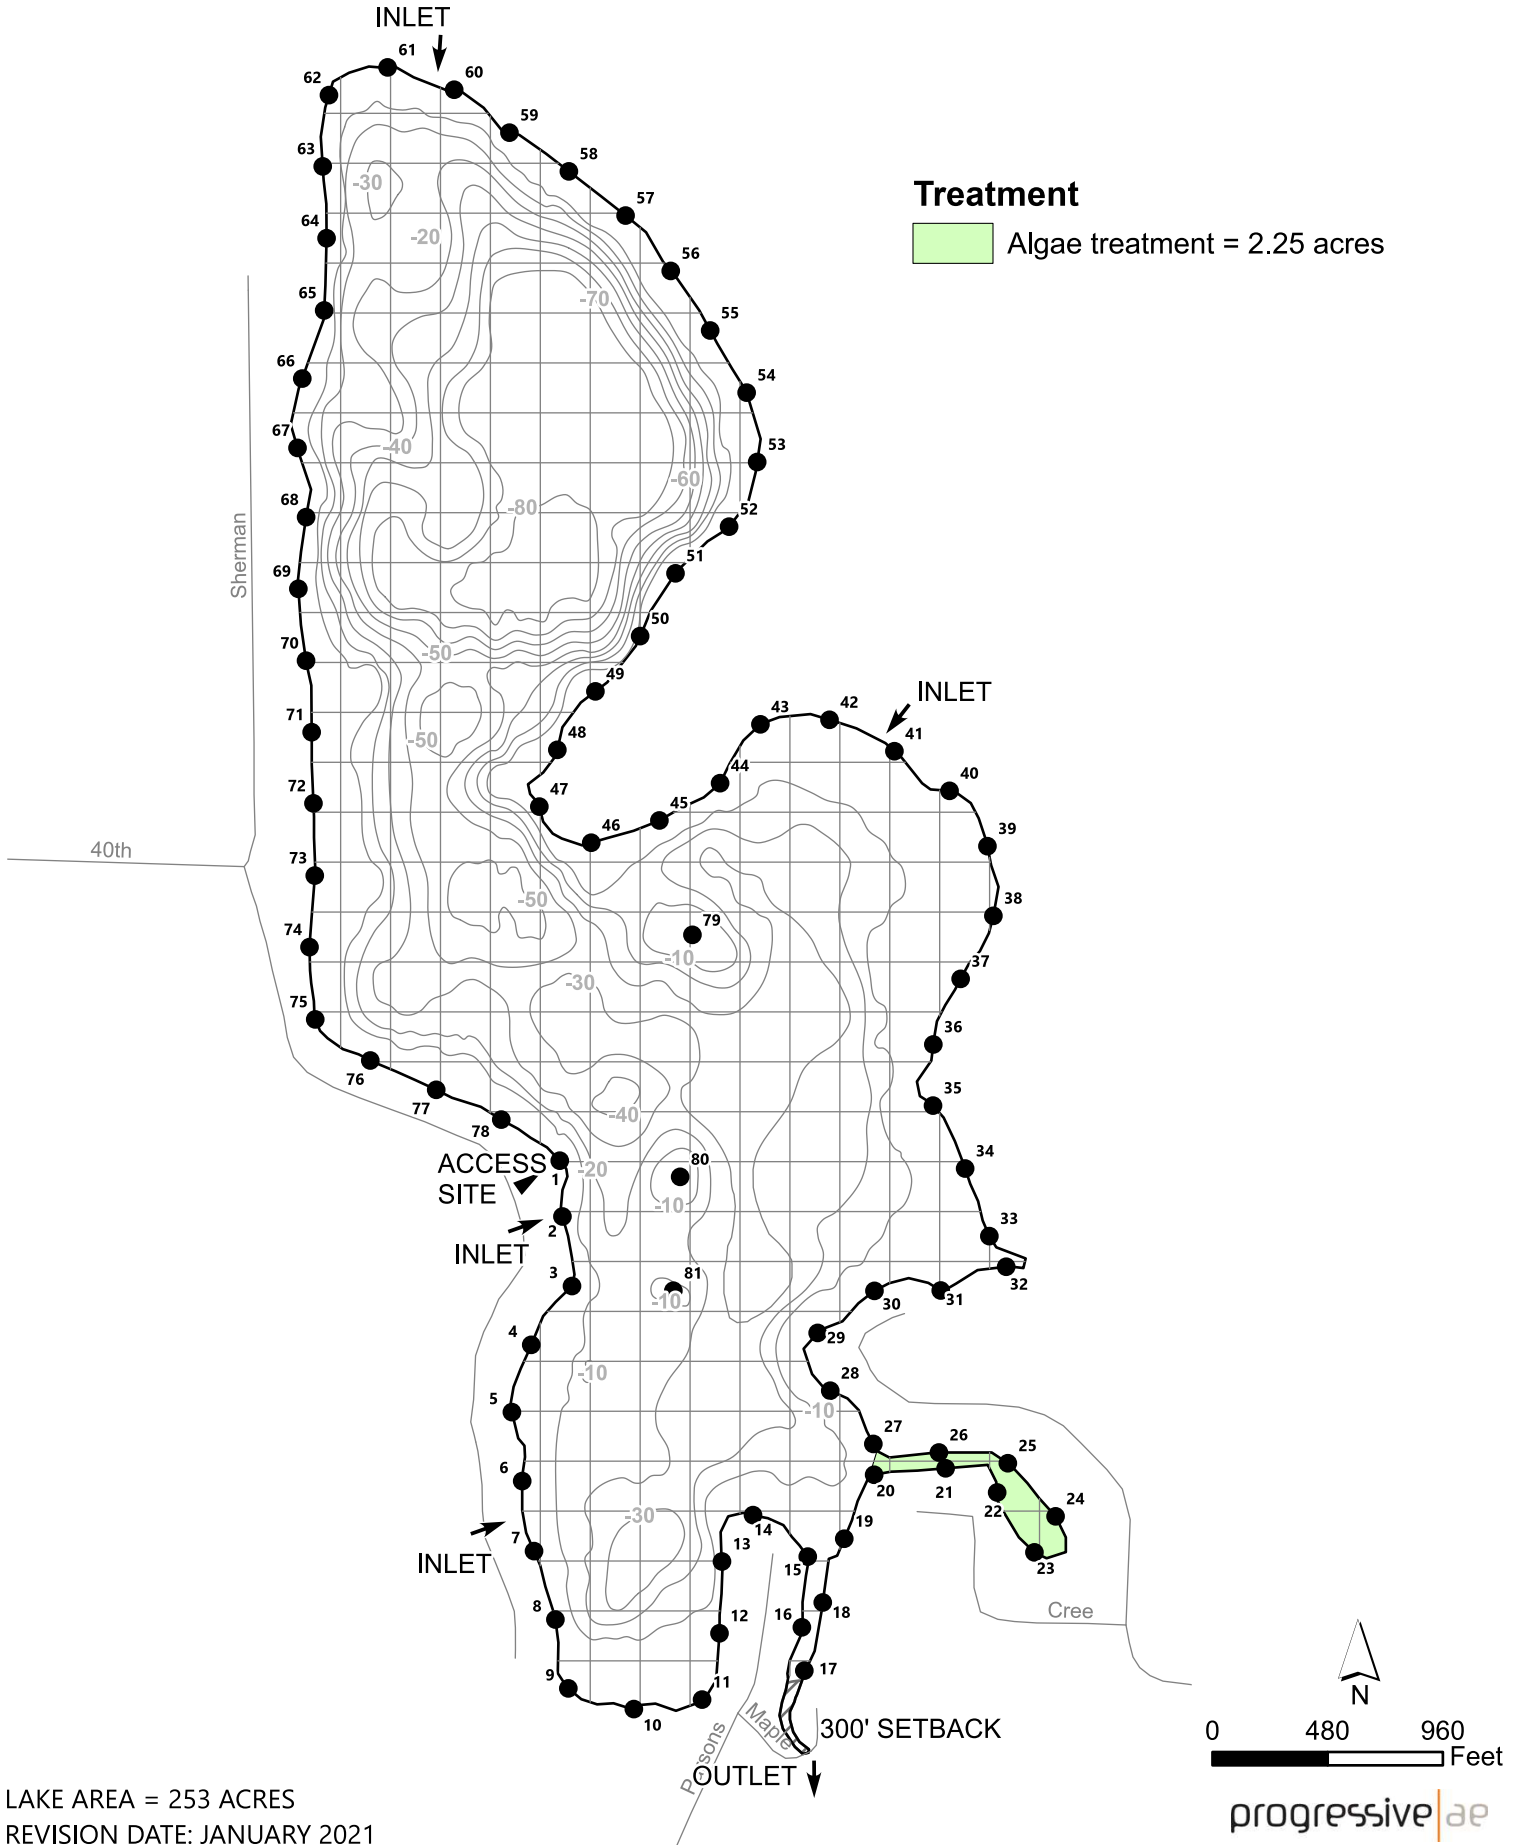

EGLE Approved Treatment Map for 2023 – 2026
Map 1 of 3

□ = 1 ACRE

RYERSON LAKE NEWAYGO COUNTY, MICHIGAN JULY 14, 2023 ALGAE MAP

☐ = 1 ACRE

RYERSON LAKE NEWAYGO COUNTY, MICHIGAN TREATMENT MAP

SURVEY DATES: JULY 26 and AUGUST 1, 2023

LAKE AREA = 253 ACRES
REVISION DATE: JANUARY 2021

□ = 1 ACRE

RYERSON LAKE NEWAYGO COUNTY, MICHIGAN 2023 PHOSLOCK TREATMENT MAP

LAKE AREA = 253 ACRES
REVISION DATE: JANUARY 2021