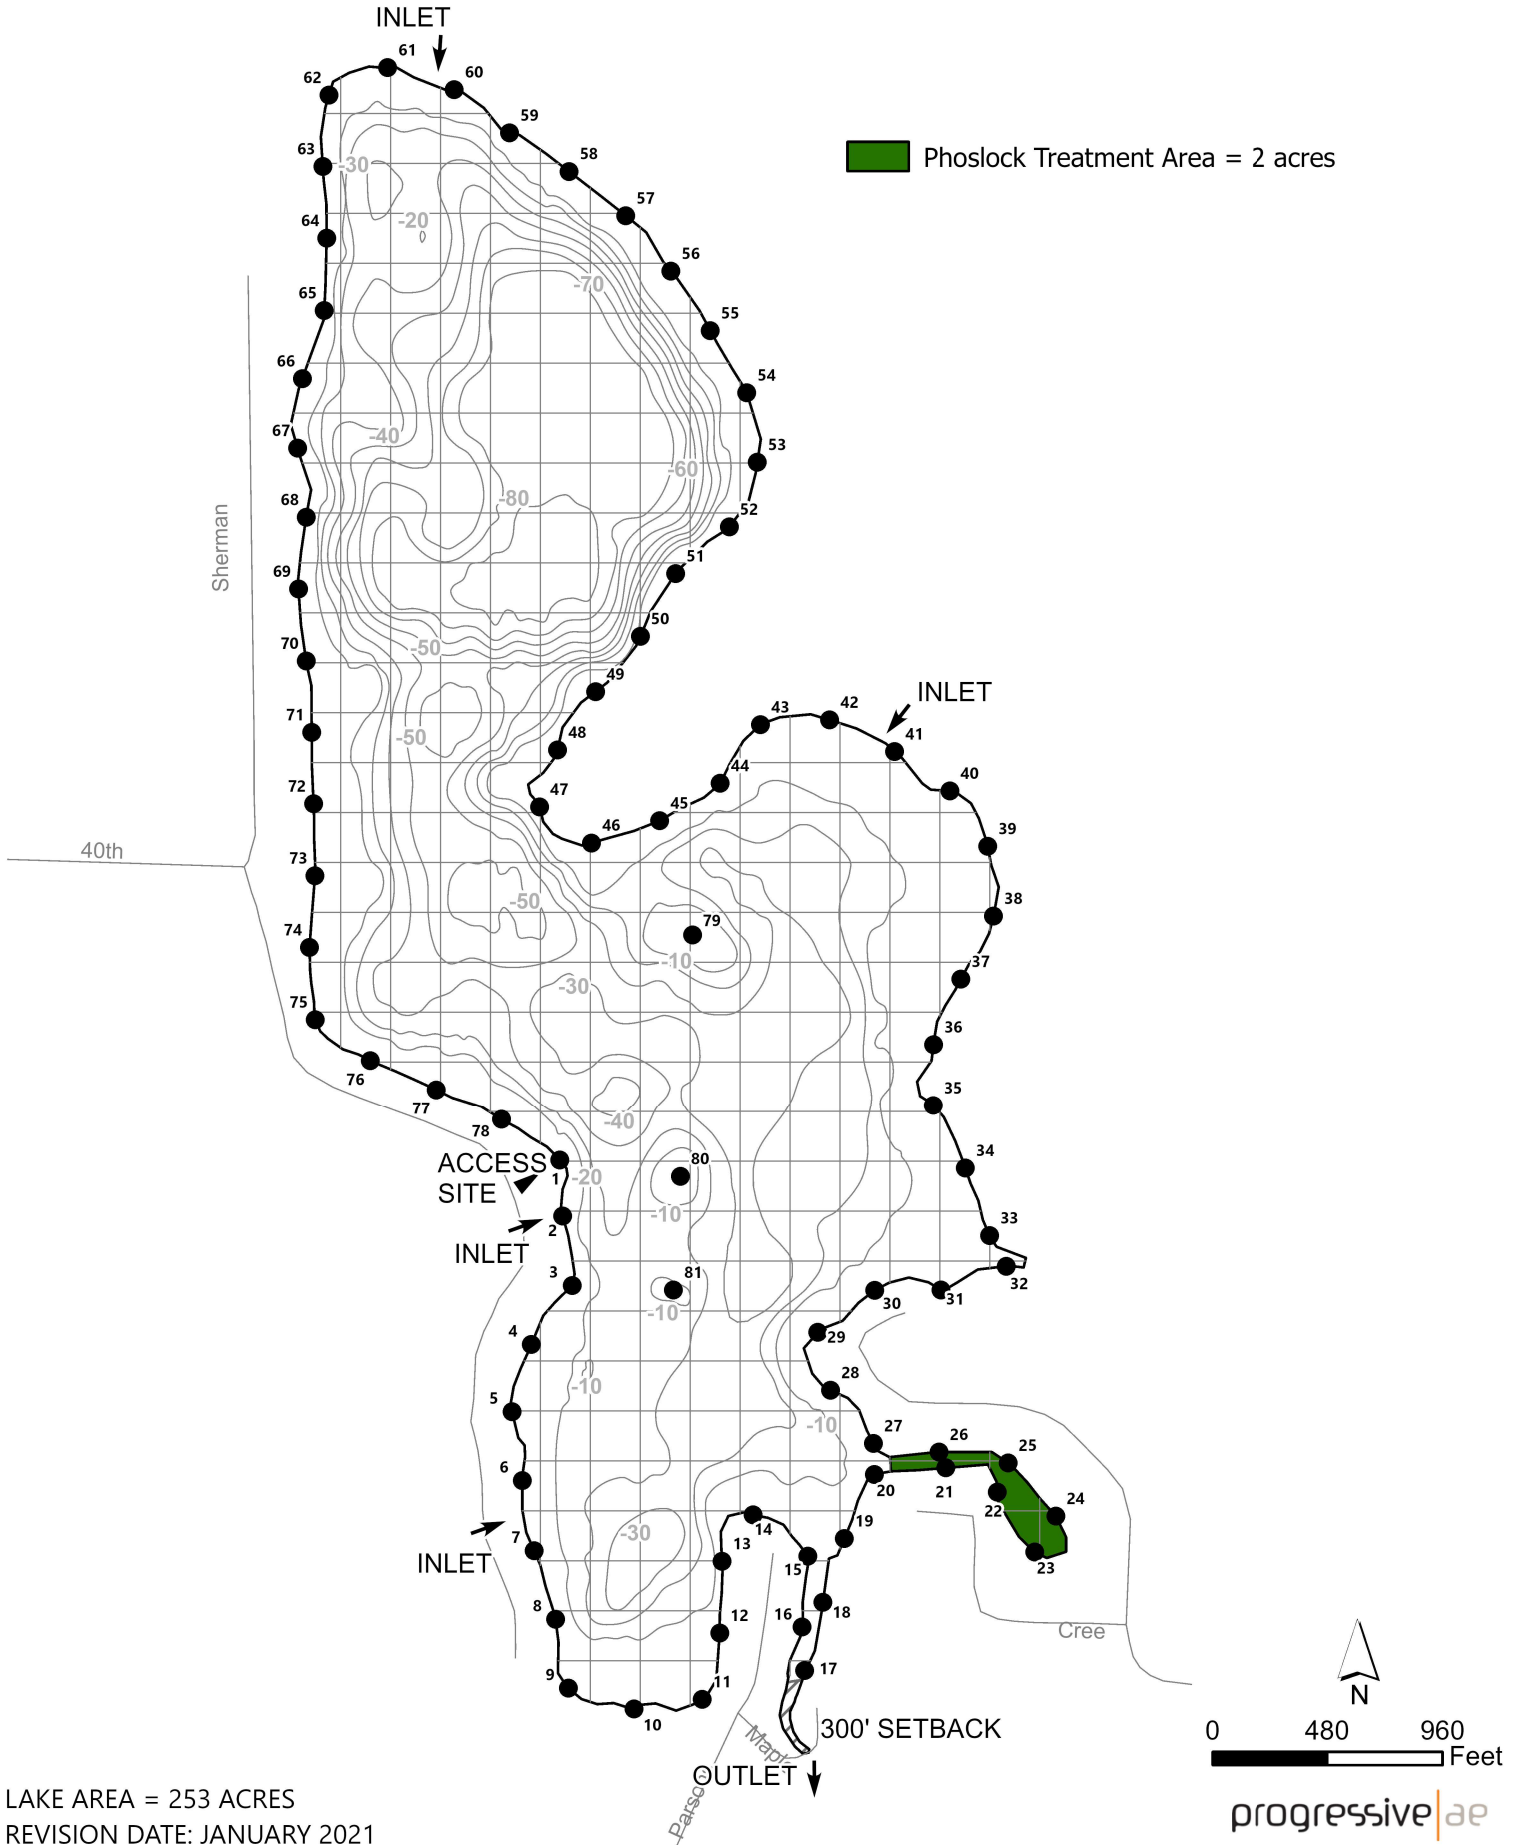

EGLE Approved Treatment Map for 2023 – 2026
Map 1 of 3

□ = 1 ACRE

RYERSON LAKE NEWAYGO COUNTY, MICHIGAN JULY 14, 2023 ALGAE MAP

☐ = 1 ACRE

RYERSON LAKE NEWAYGO COUNTY, MICHIGAN TREATMENT MAP

SURVEY DATES: JULY 26 and AUGUST 1, 2023

LAKE AREA = 253 ACRES
REVISION DATE: JANUARY 2021

□ = 1 ACRE

RYERSON LAKE NEWAYGO COUNTY, MICHIGAN 2023 PHOSLOCK TREATMENT MAP

LAKE AREA = 253 ACRES
REVISION DATE: JANUARY 2021