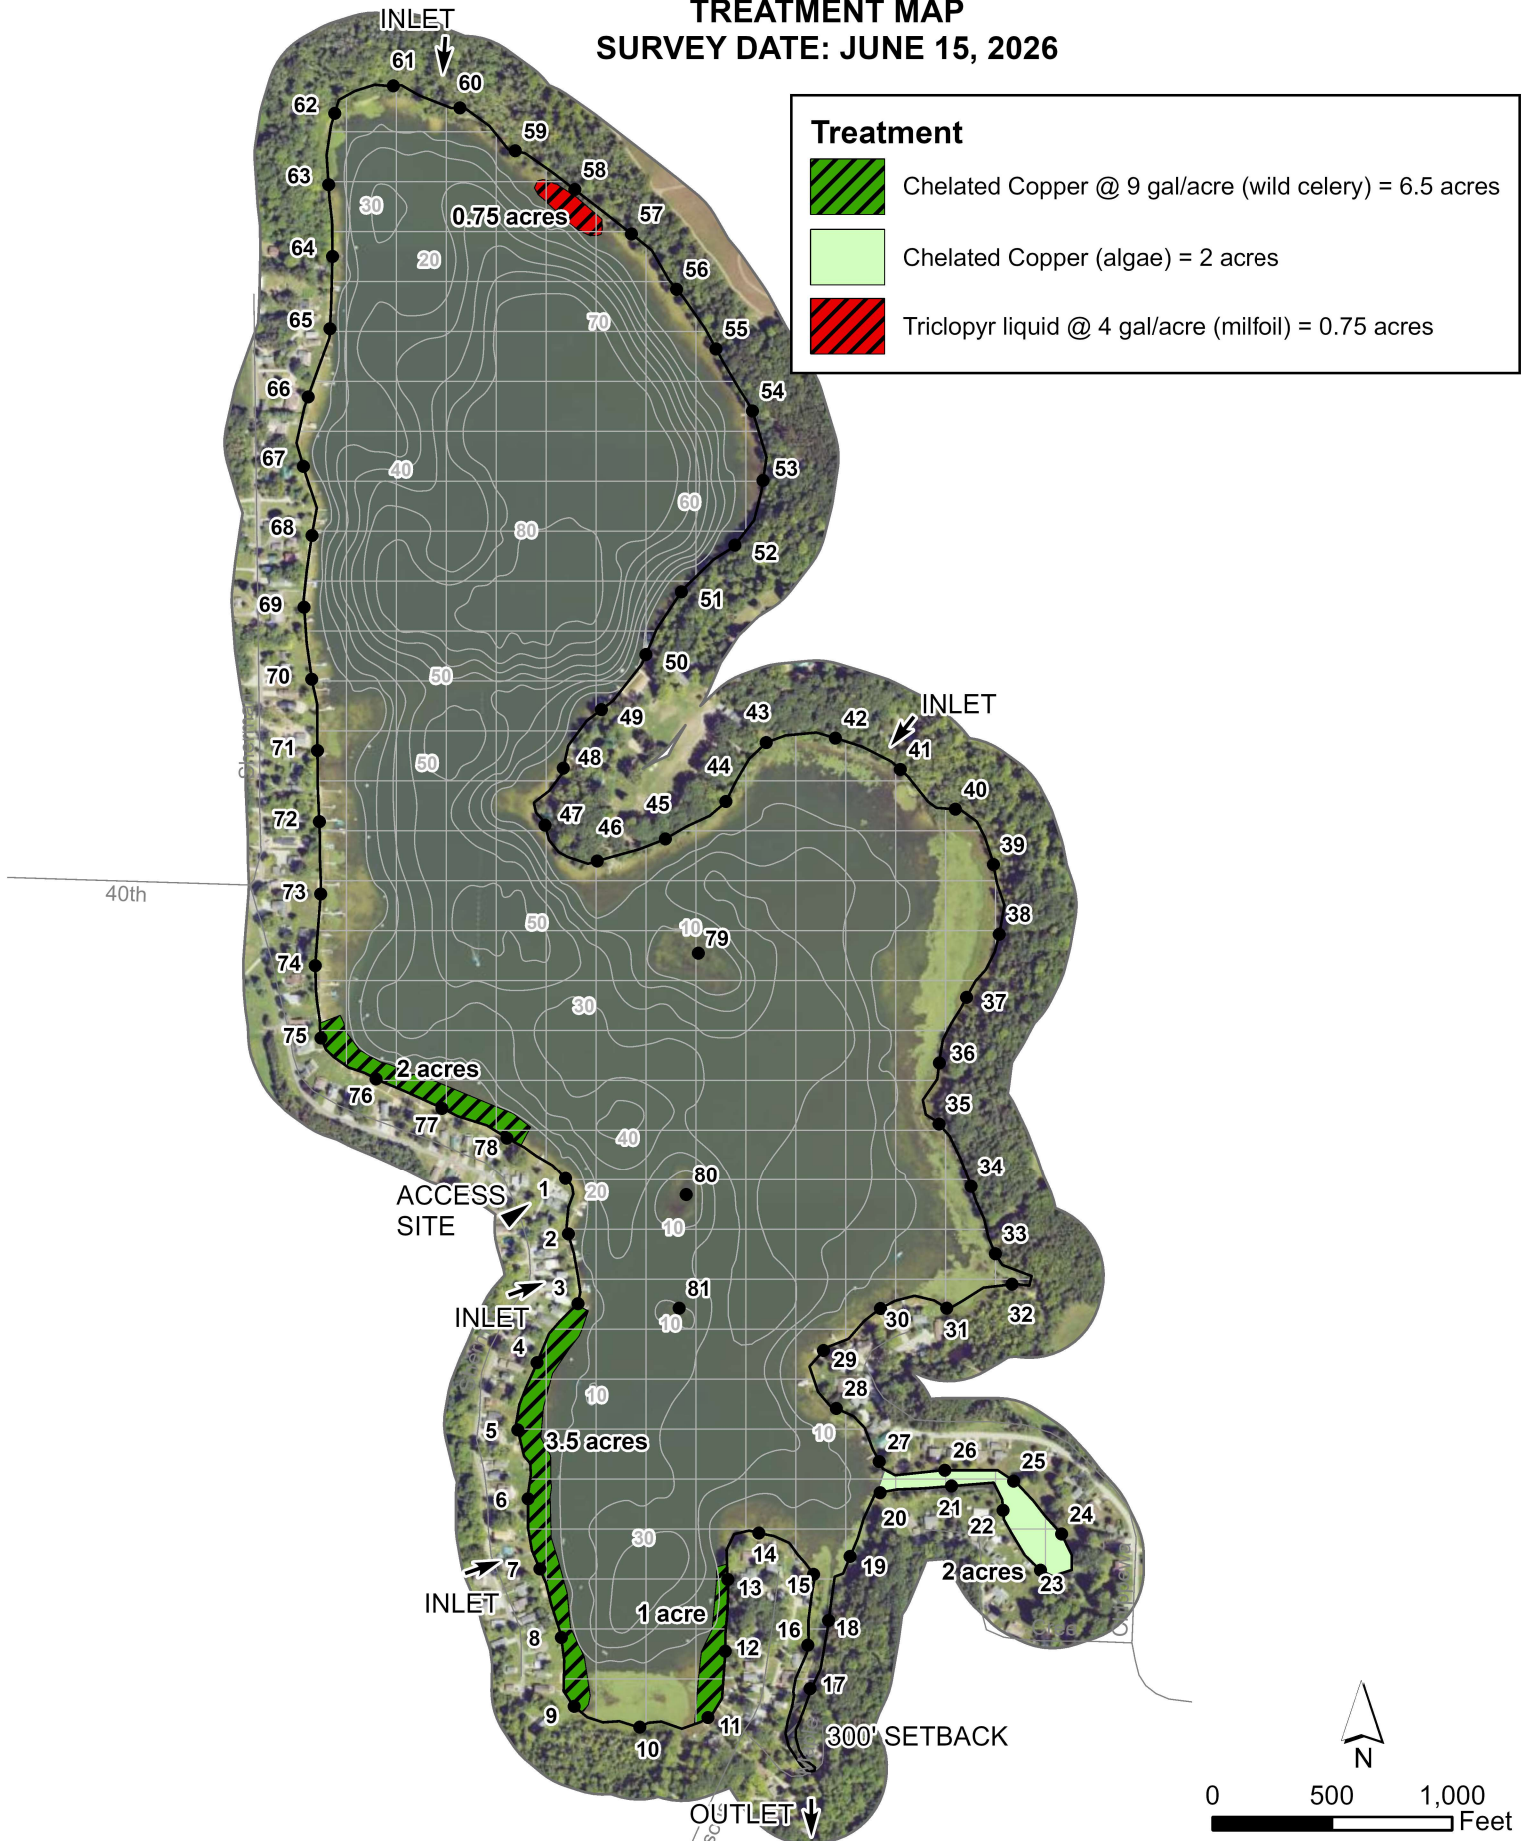

☐ = 1 ACRE

# RYERSON LAKE NEWAYGO COUNTY, MICHIGAN TREATMENT MAP SURVEY DATE: JUNE 15, 2026

LAKE AREA = 253 ACRES

The applicator shall make adjustments, if needed, to comply with EGLE permit requirements.