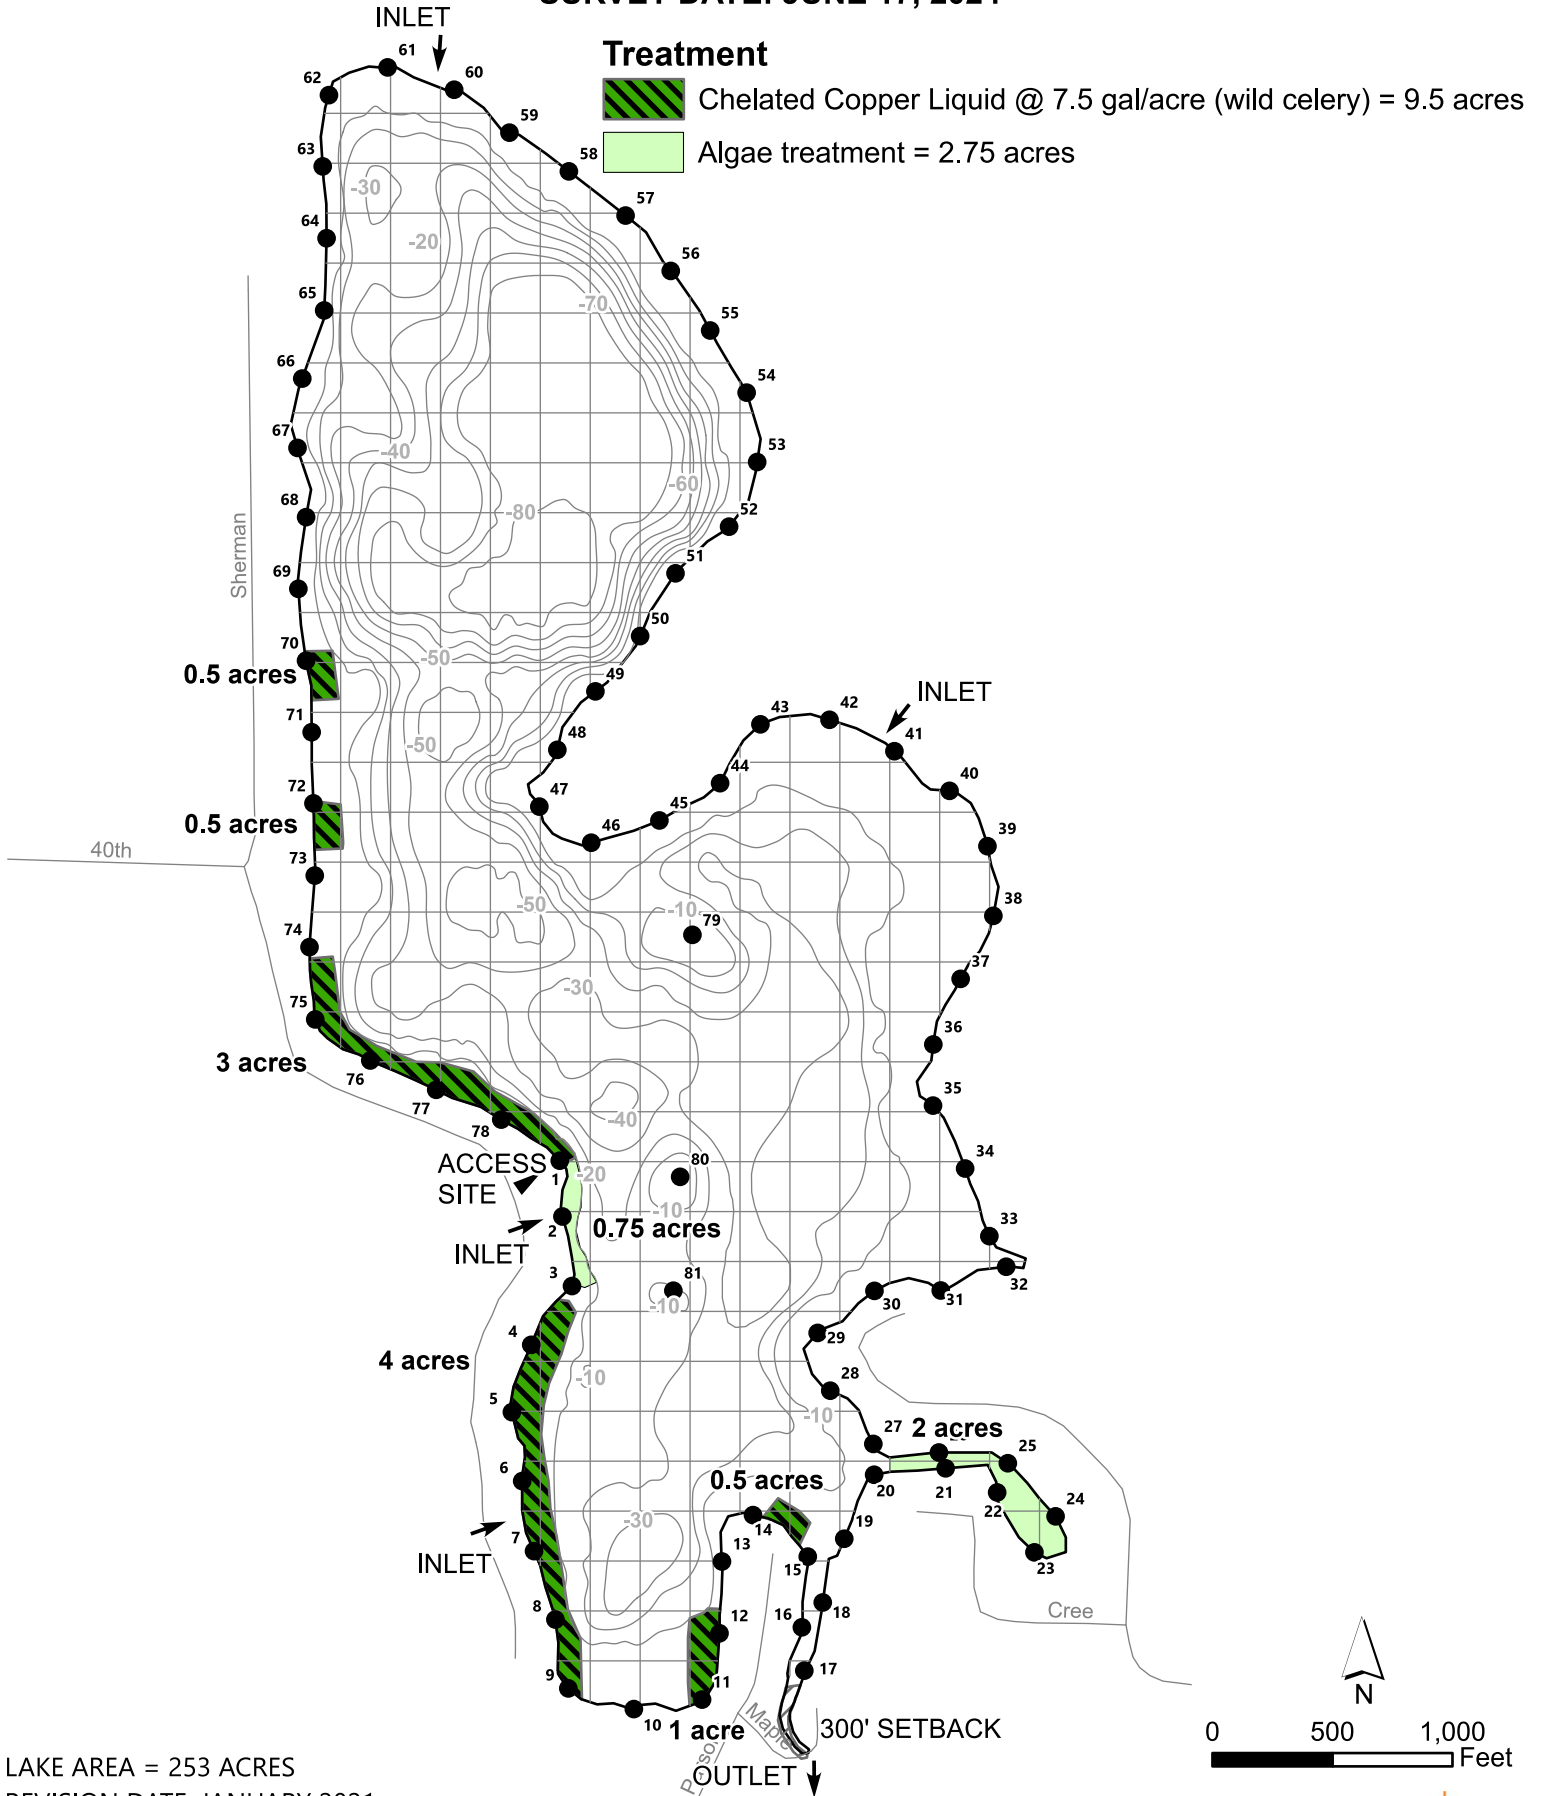

□ = 1 ACRE

RYERSON LAKE NEWAYGO COUNTY, MICHIGAN TREATMENT MAP SURVEY DATE: JUNE 17, 2024

LAKE AREA = 253 ACRES
REVISION DATE: JANUARY 2021

The applicator shall make adjustments, if needed, to comply with EGLE permit requirements.

progressive|ae