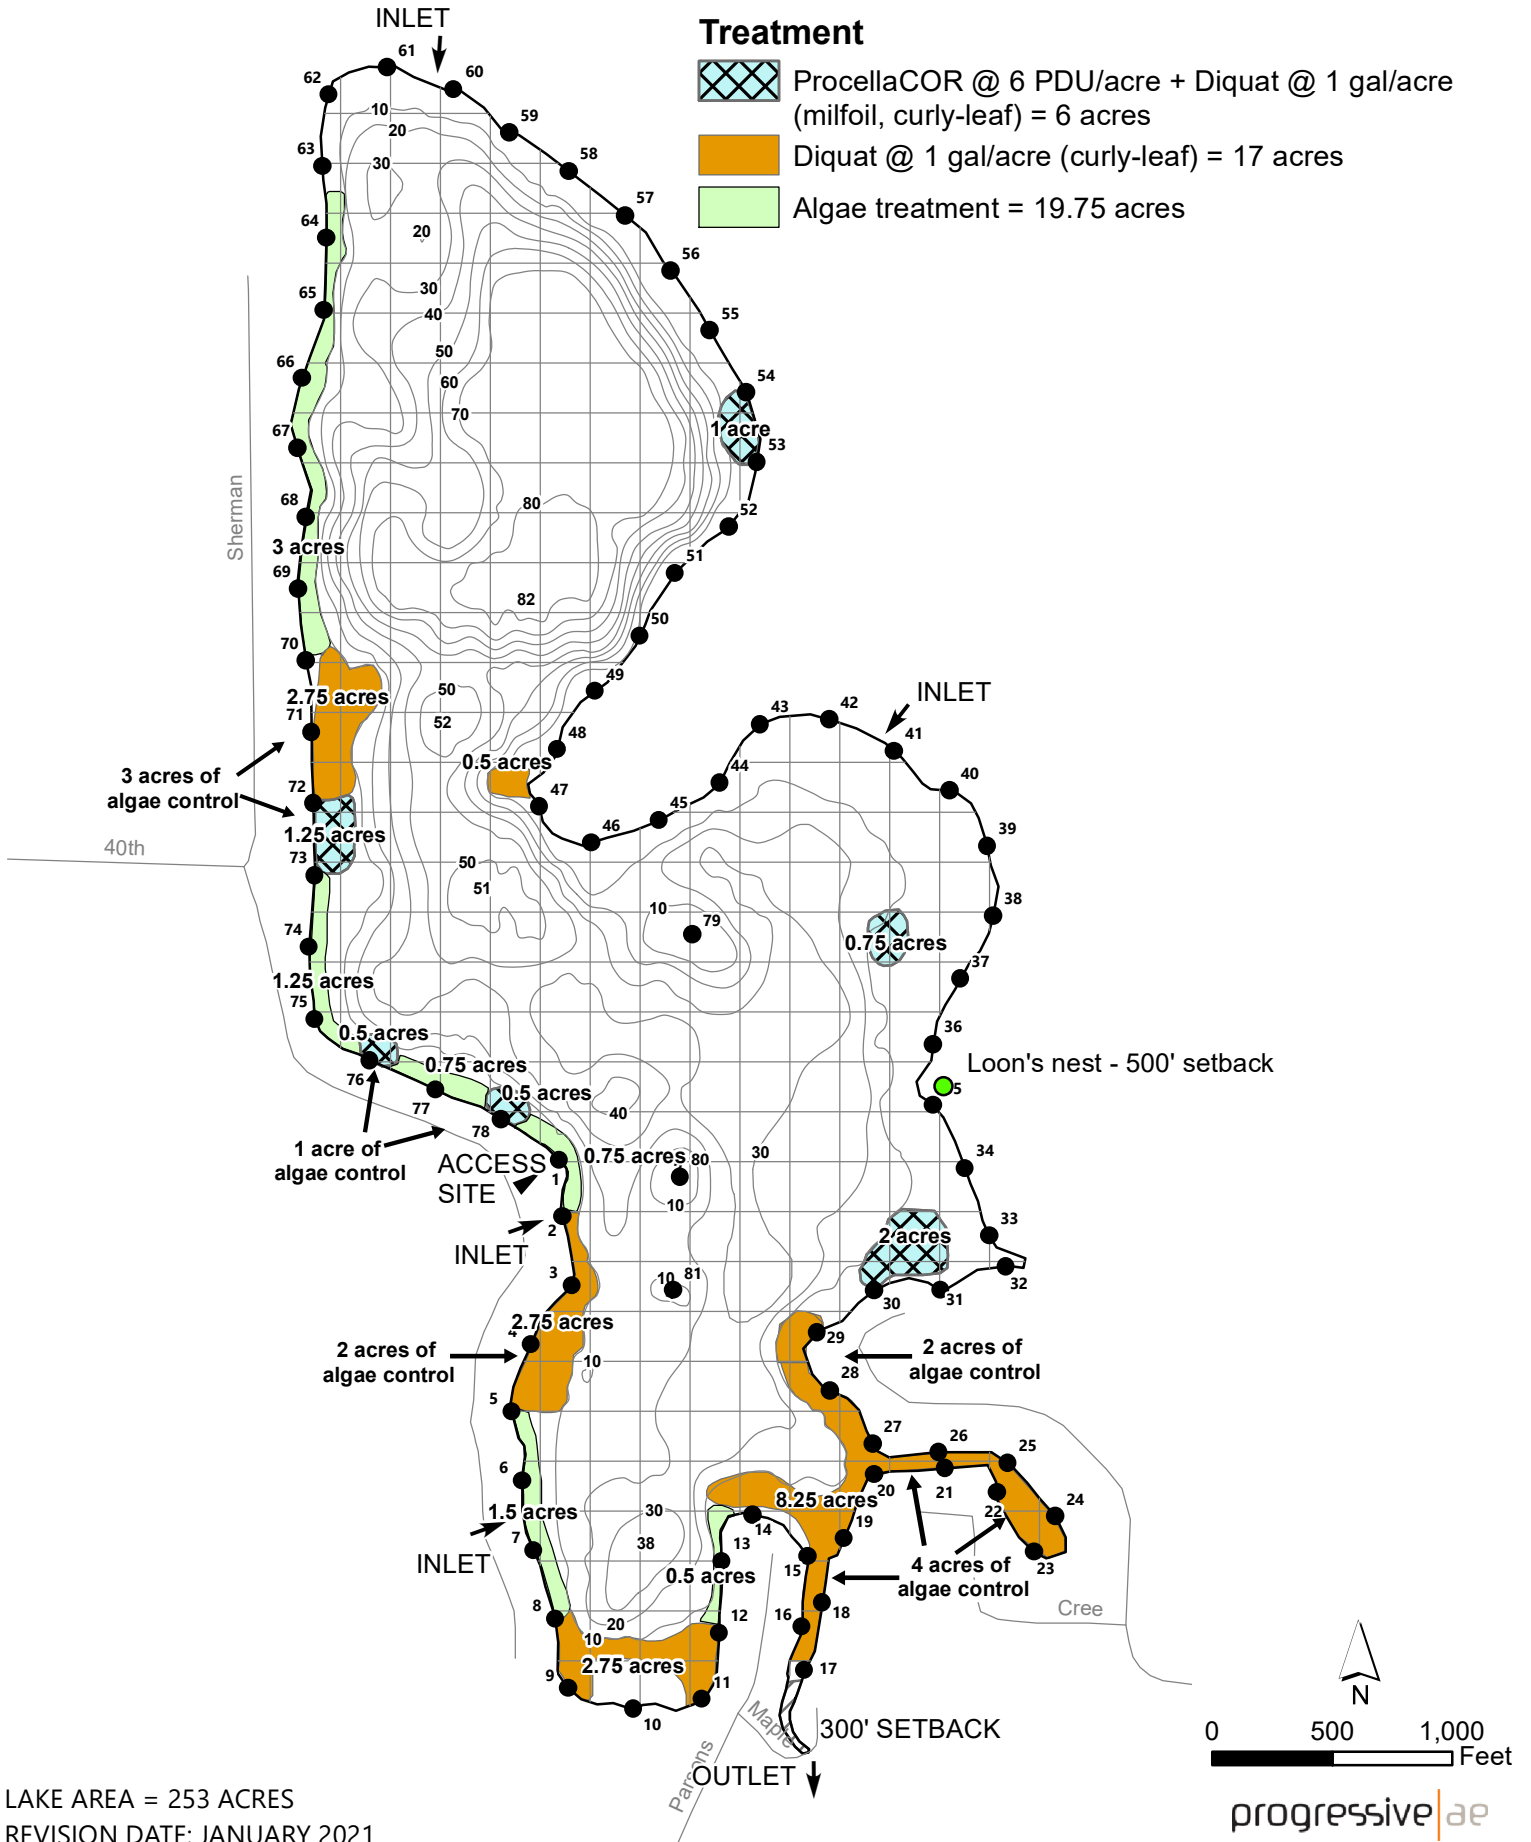

☐ = 1 ACRE

RYERSON LAKE NEWAYGO COUNTY, MICHIGAN MAY 24, 2022 TREATMENT MAP

LAKE AREA = 253 ACRES
REVISION DATE: JANUARY 2021