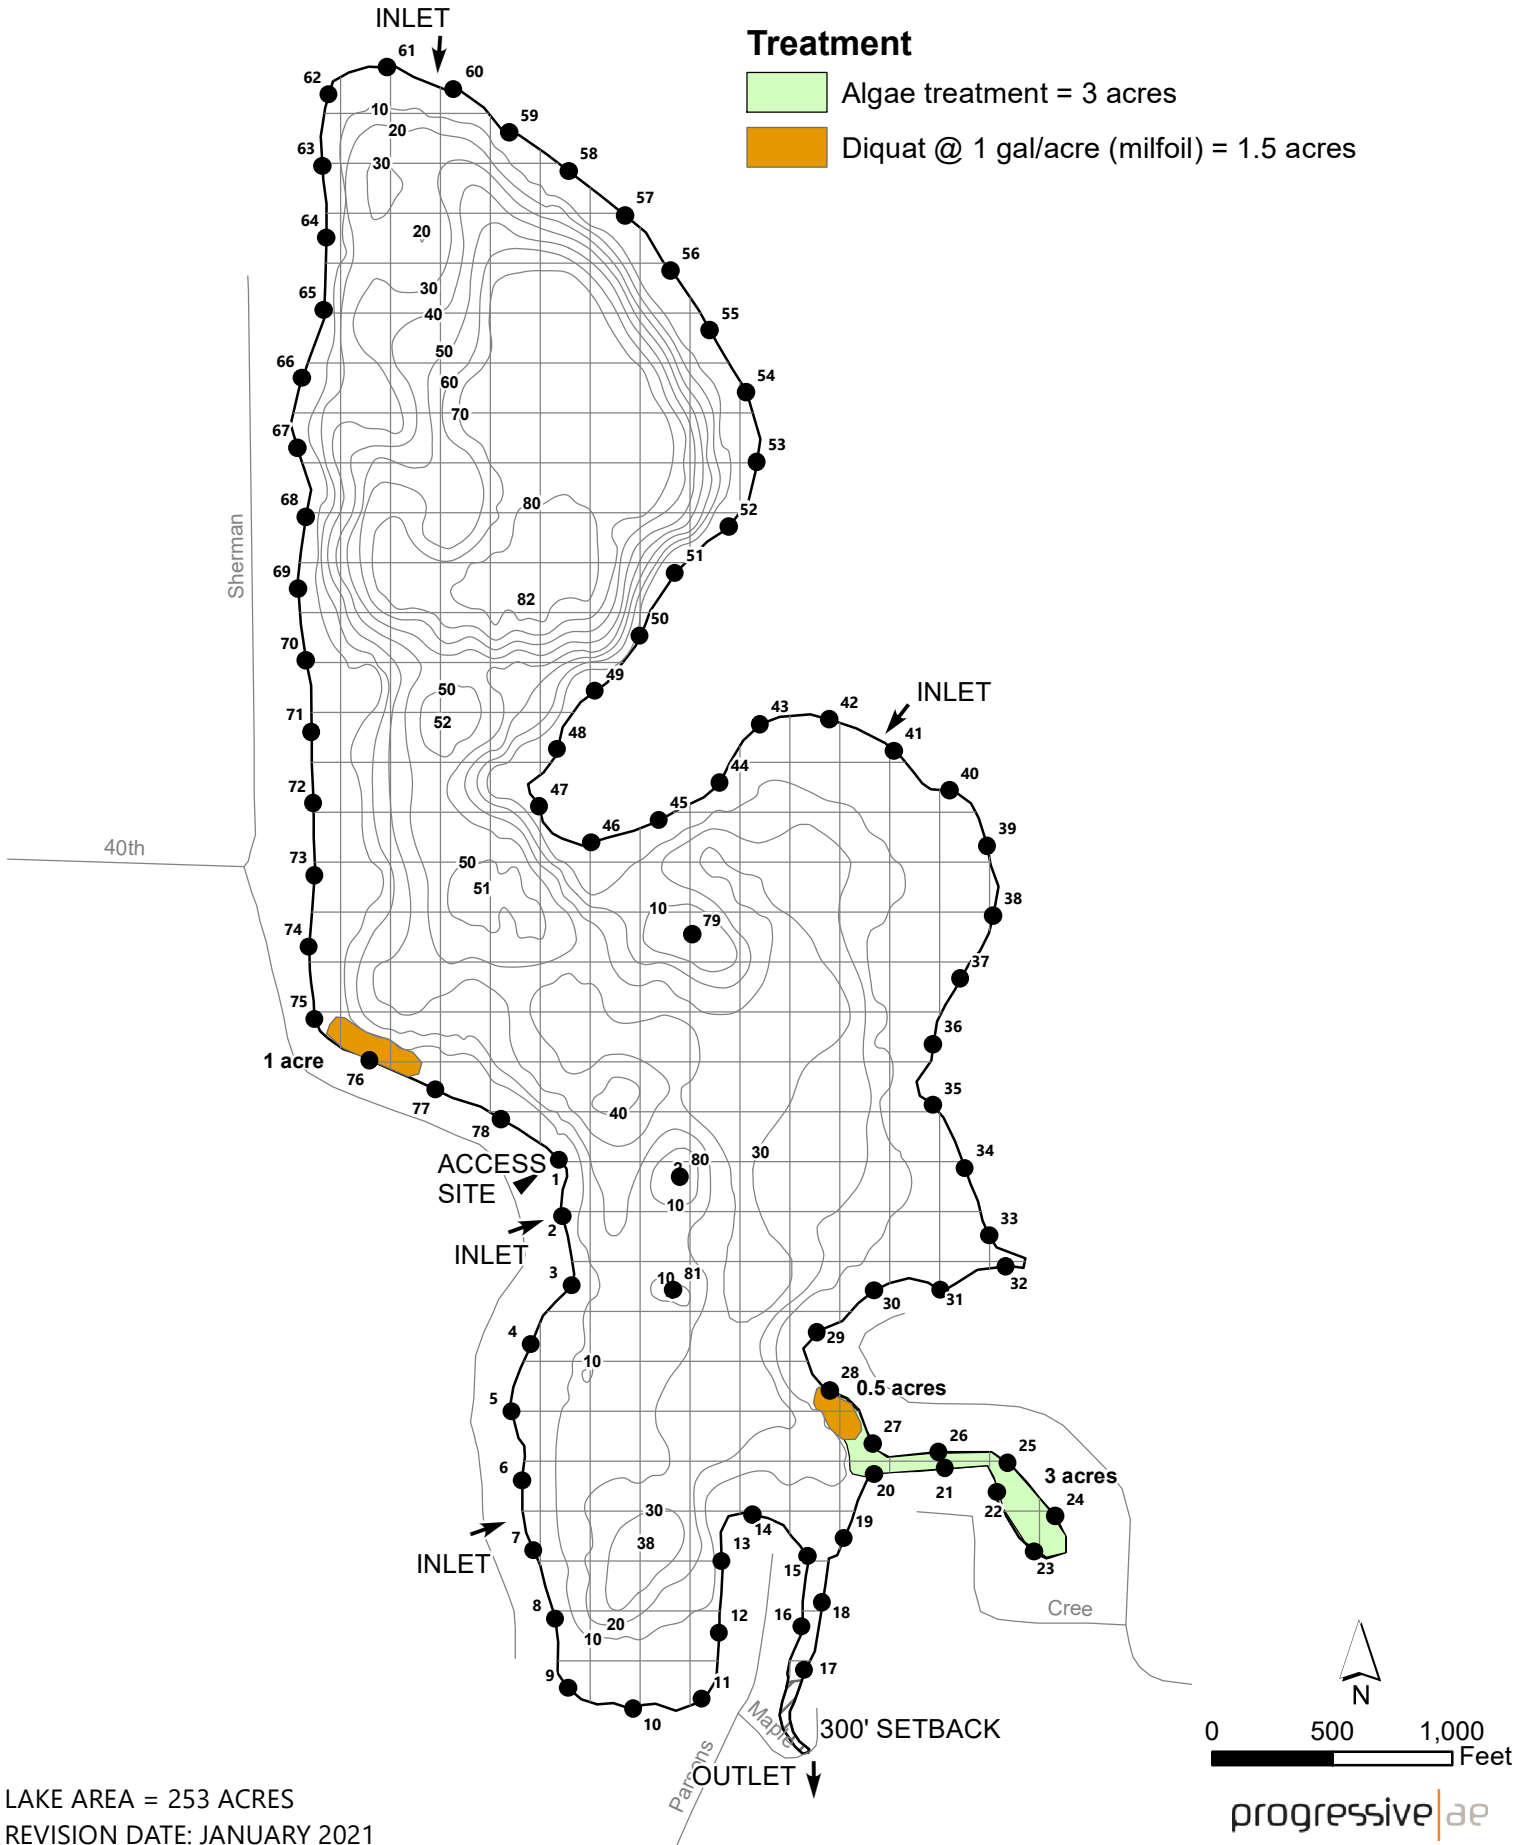

# RYERSON LAKE NEWAYGO COUNTY, MICHIGAN MAY 25, 2021 TREATMENT MAP

LAKE AREA = 253 ACRES  
REVISION DATE: JANUARY 2021

0 500 1,000 Feet  
progressive|ae

☐ = 1 ACRE

# RYERSON LAKE NEWAYGO COUNTY, MICHIGAN JUNE 21, 2021 TREATMENT MAP

LAKE AREA = 253 ACRES  
REVISION DATE: JANUARY 2021

progressive|ae

□ = 1 ACRE

# RYERSON LAKE NEWAYGO COUNTY, MICHIGAN JULY 26, 2021 TREATMENT MAP

LAKE AREA = 253 ACRES  
REVISION DATE: JANUARY 2021

progressive|ae

☐ = 1 ACRE

# RYERSON LAKE NEWAYGO COUNTY, MICHIGAN SEPTEMBER 1, 2021 TREATMENT MAP

LAKE AREA = 253 ACRES  
REVISION DATE: JANUARY 2021