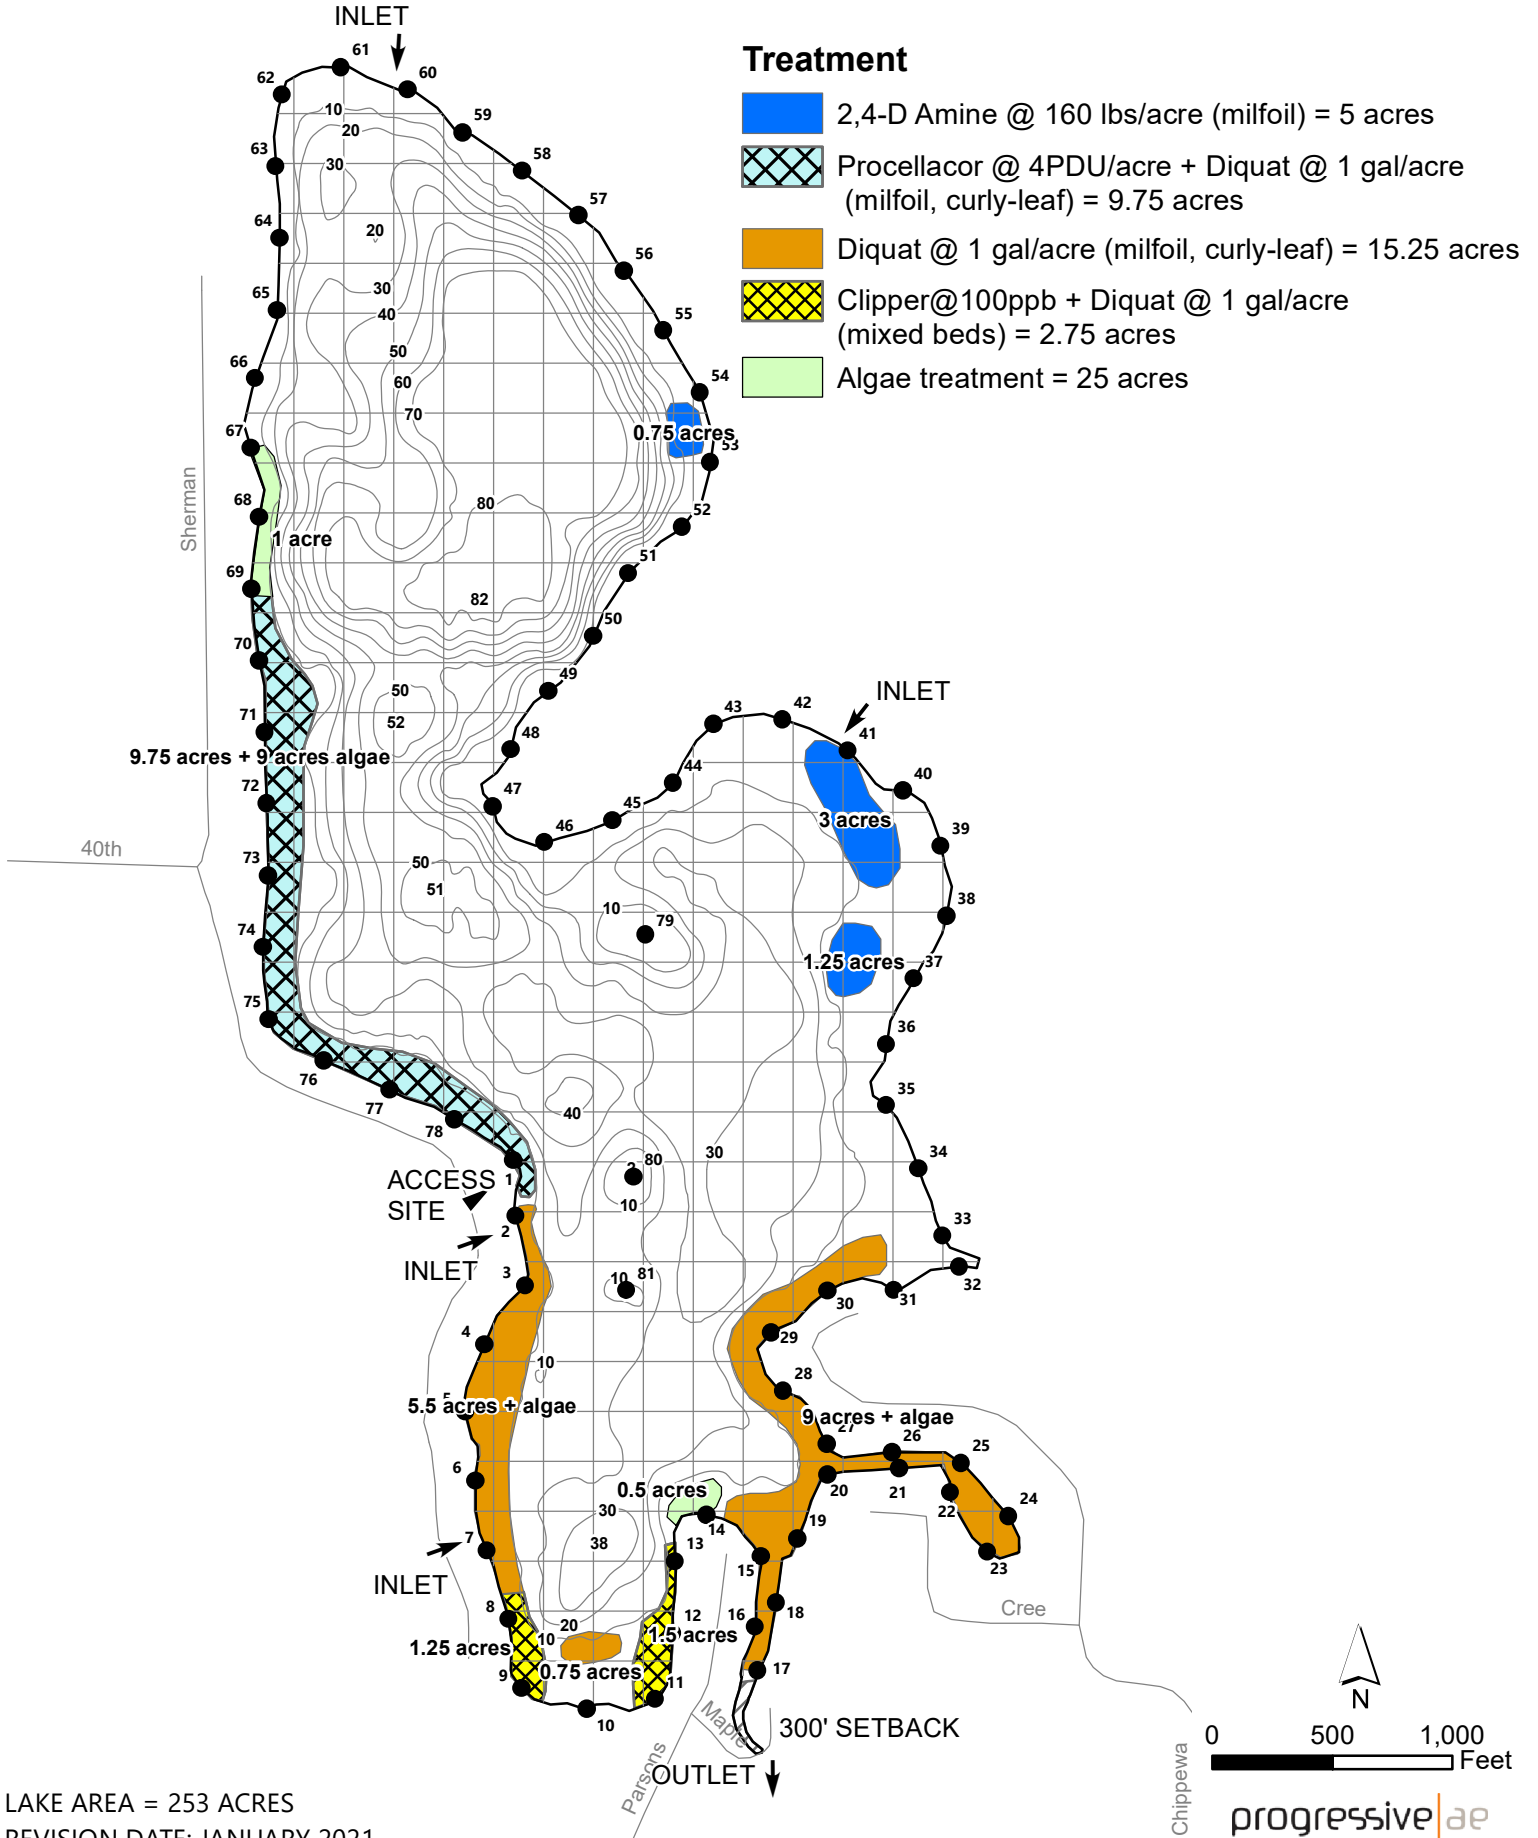

# RYERSON LAKE NEWAYGO COUNTY, MICHIGAN MAY 25, 2021 TREATMENT MAP

LAKE AREA = 253 ACRES  
REVISION DATE: JANUARY 2021

0 500 1,000 Feet  
progressive|ae

☐ = 1 ACRE

# RYERSON LAKE NEWAYGO COUNTY, MICHIGAN JUNE 21, 2021 TREATMENT MAP

LAKE AREA = 253 ACRES  
REVISION DATE: JANUARY 2021

progressive|ae

□ = 1 ACRE

# RYERSON LAKE NEWAYGO COUNTY, MICHIGAN JULY 26, 2021 TREATMENT MAP

LAKE AREA = 253 ACRES  
REVISION DATE: JANUARY 2021

progressive|ae

☐ = 1 ACRE

# RYERSON LAKE NEWAYGO COUNTY, MICHIGAN SEPTEMBER 1, 2021 TREATMENT MAP

LAKE AREA = 253 ACRES  
REVISION DATE: JANUARY 2021