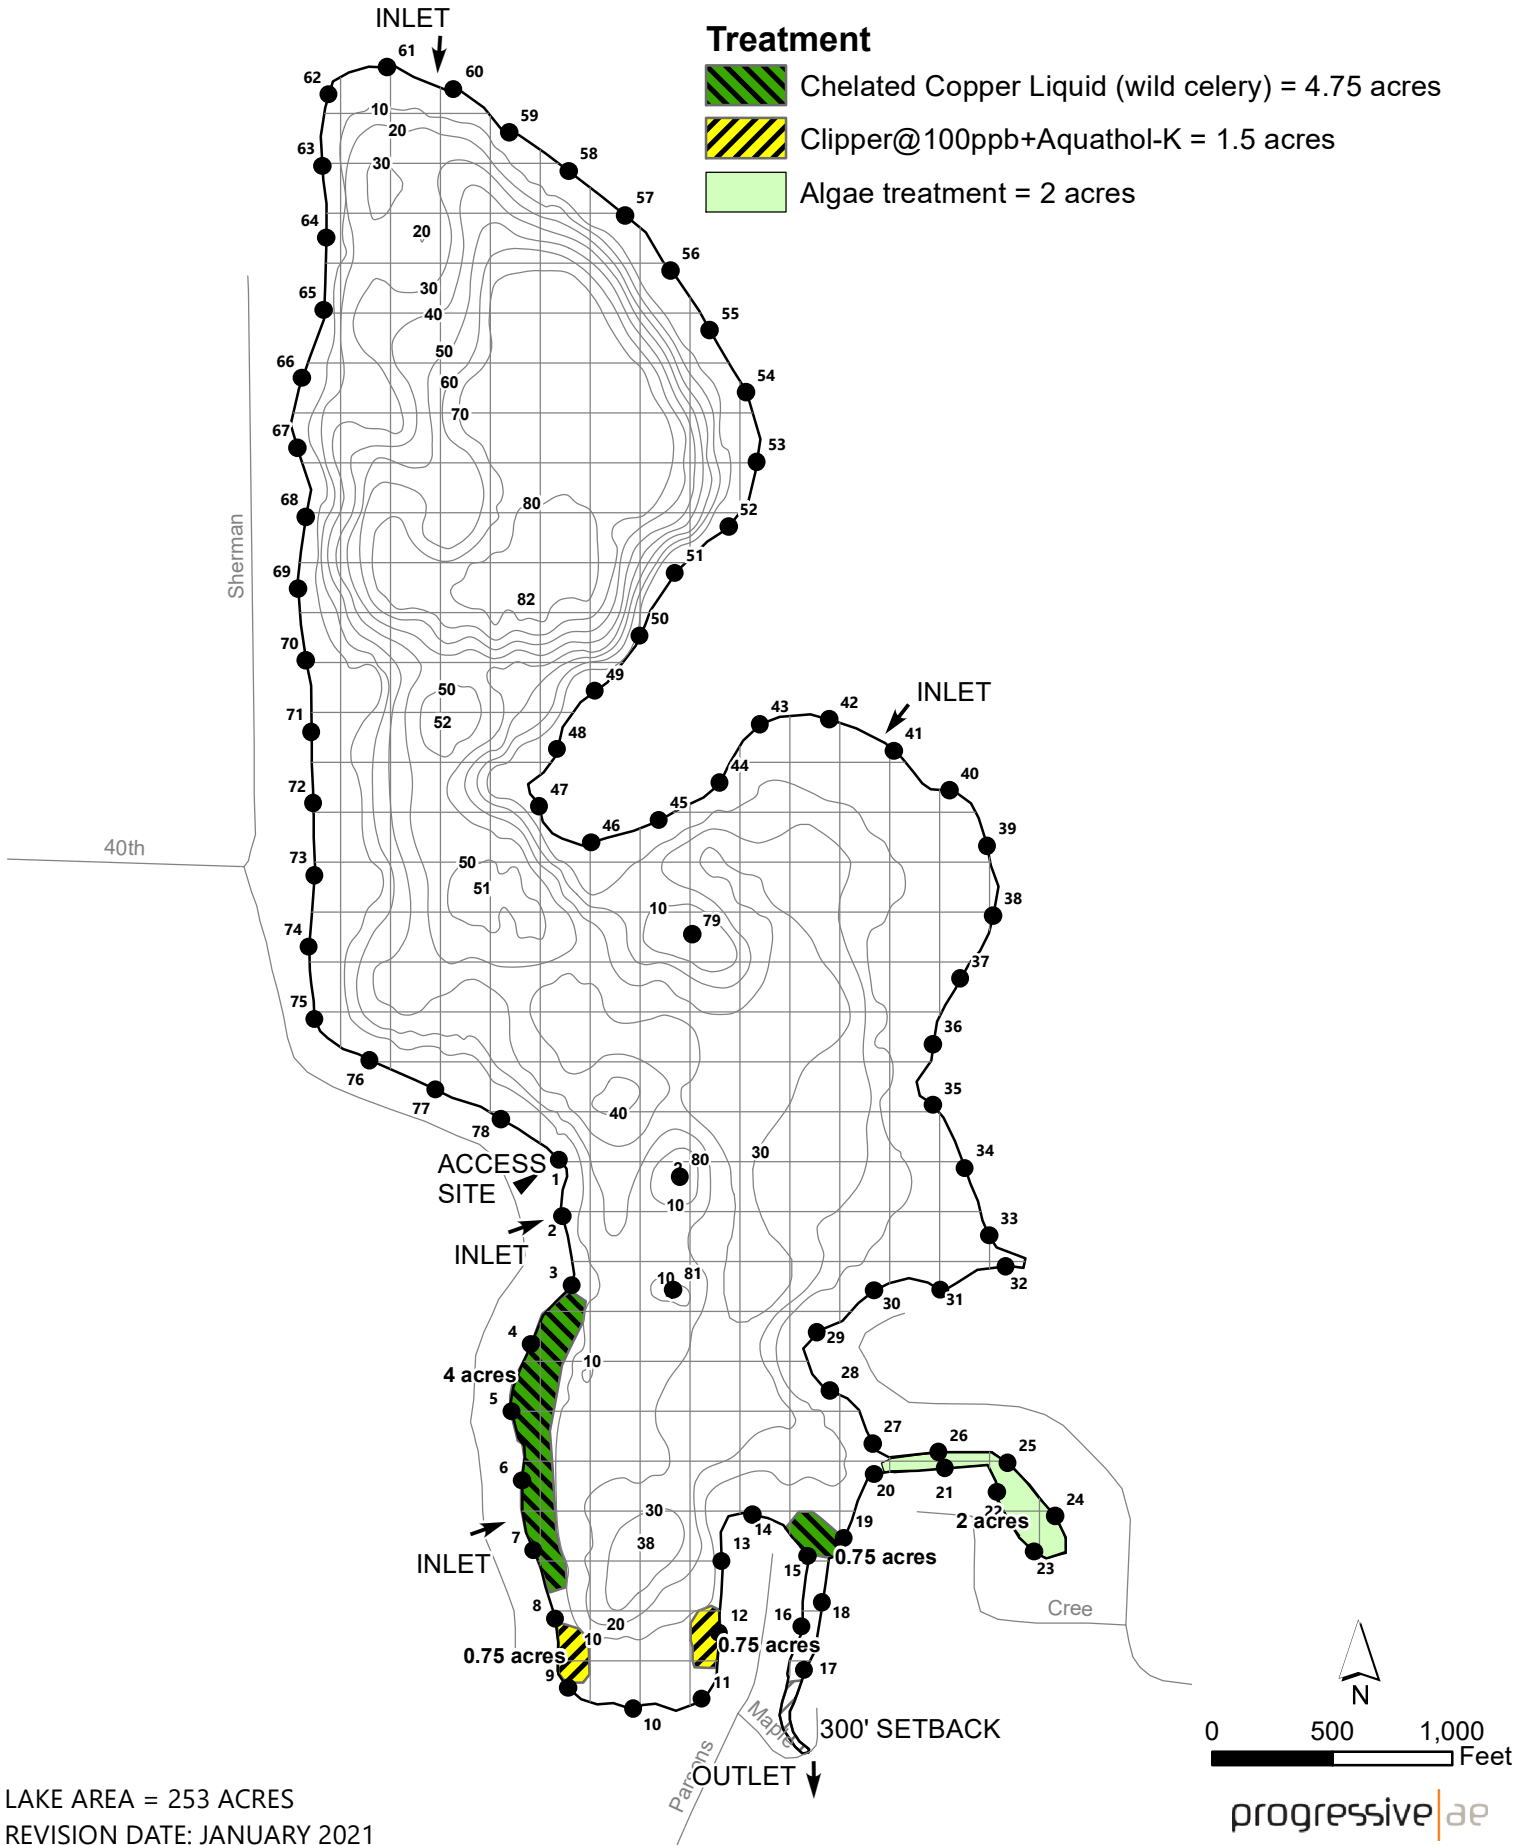

# RYERSON LAKE NEWAYGO COUNTY, MICHIGAN MAY 25, 2021 TREATMENT MAP

LAKE AREA = 253 ACRES  
REVISION DATE: JANUARY 2021

0 500 1,000 Feet  
progressive|ae

☐ = 1 ACRE

# RYERSON LAKE NEWAYGO COUNTY, MICHIGAN JUNE 21, 2021 TREATMENT MAP

LAKE AREA = 253 ACRES  
REVISION DATE: JANUARY 2021

progressive|ae

□ = 1 ACRE

# RYERSON LAKE NEWAYGO COUNTY, MICHIGAN JULY 26, 2021 TREATMENT MAP

LAKE AREA = 253 ACRES  
REVISION DATE: JANUARY 2021

progressive|ae

☐ = 1 ACRE

# RYERSON LAKE NEWAYGO COUNTY, MICHIGAN SEPTEMBER 1, 2021 TREATMENT MAP

LAKE AREA = 253 ACRES  
REVISION DATE: JANUARY 2021