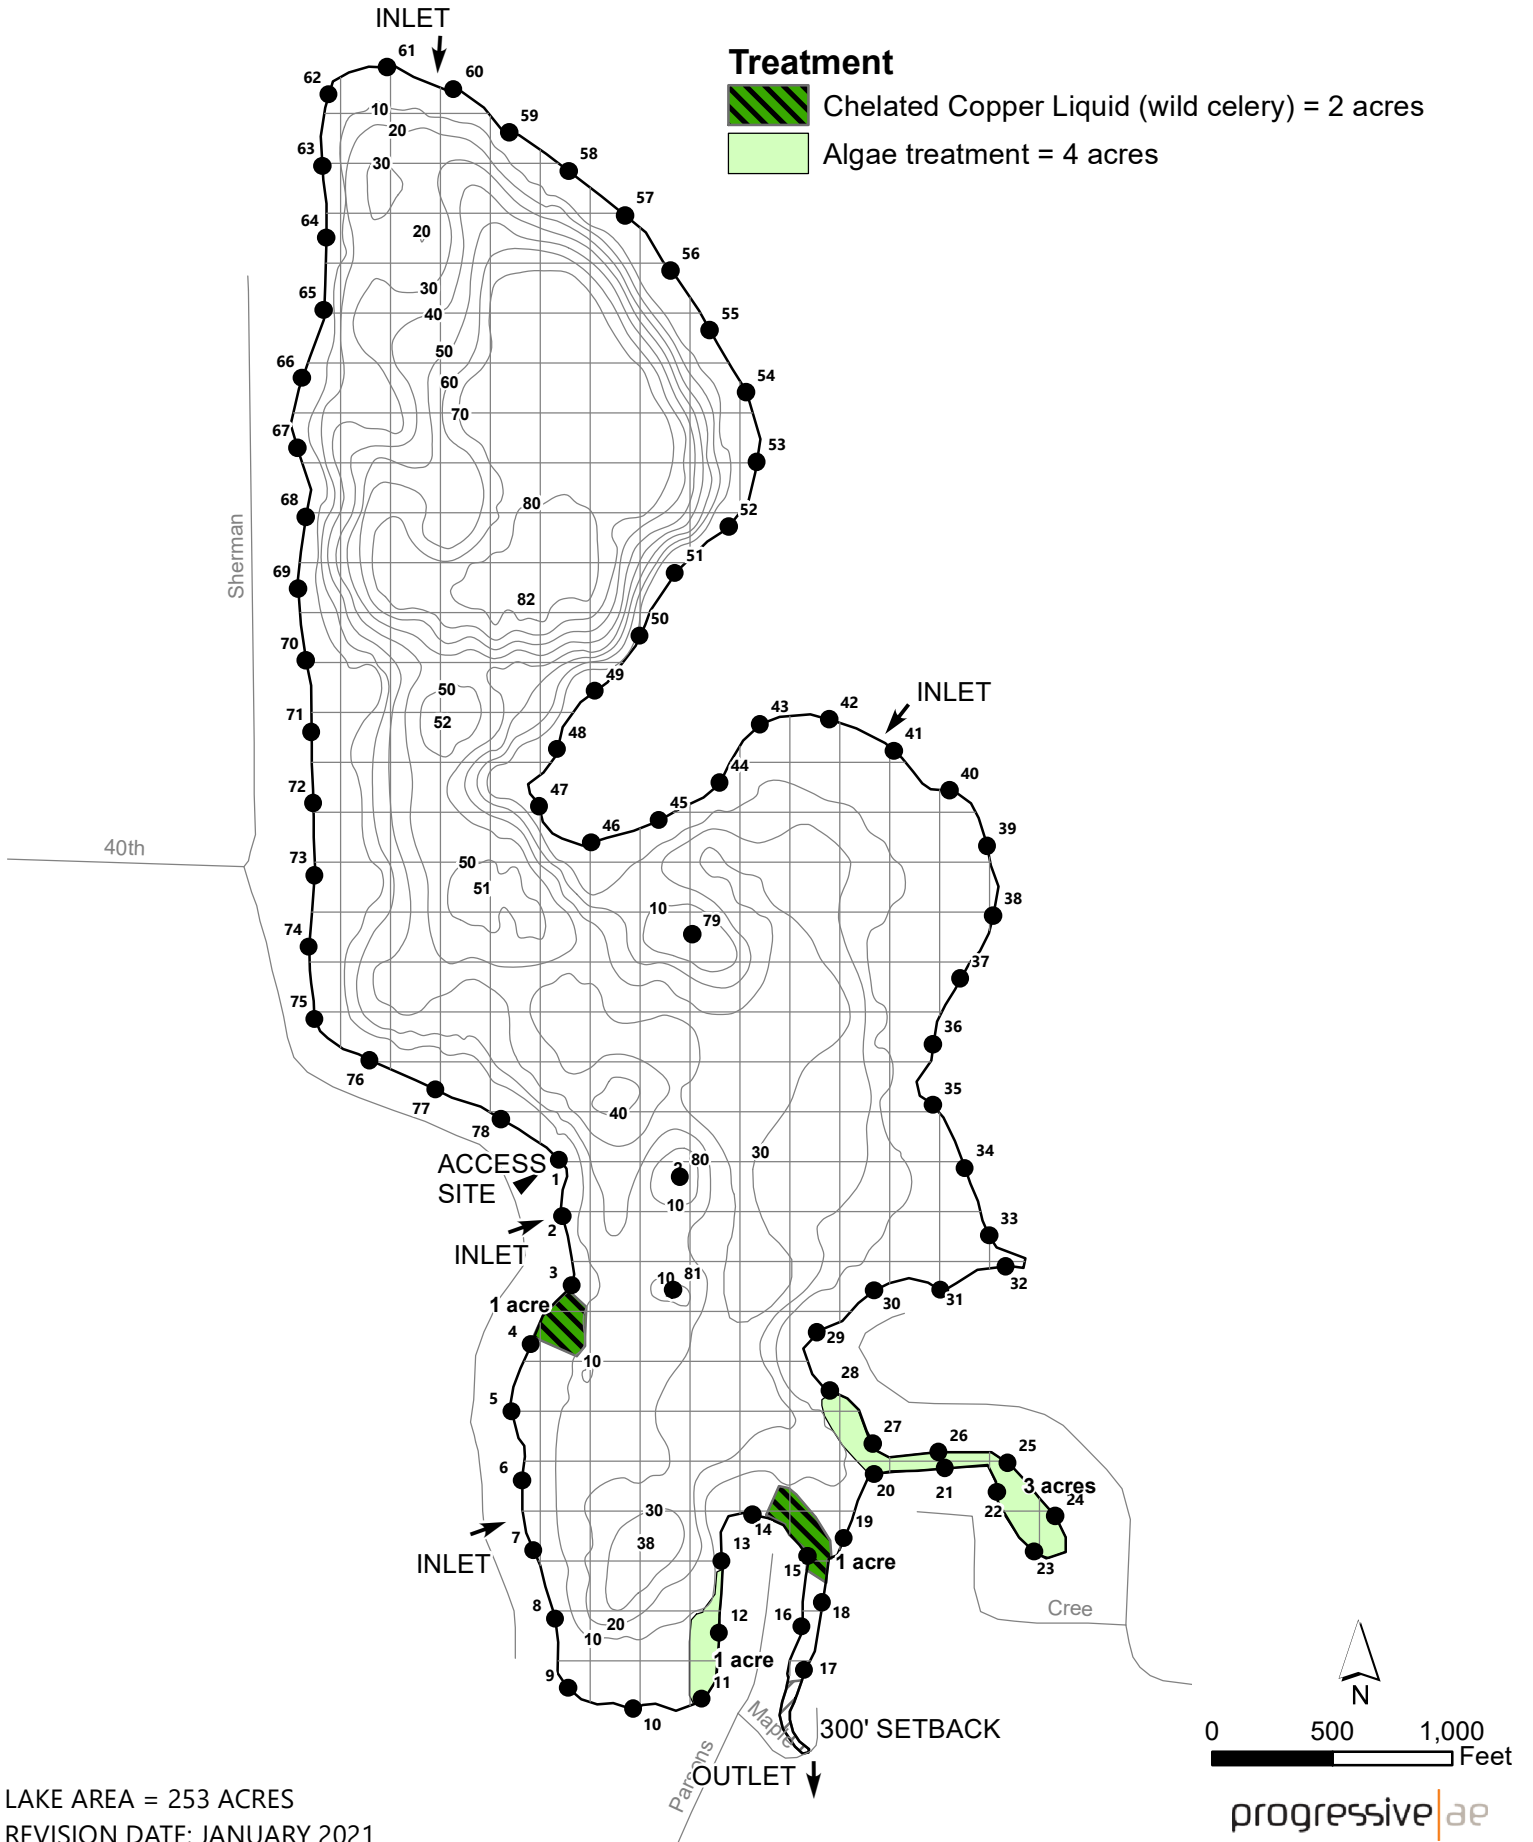

# RYERSON LAKE NEWAYGO COUNTY, MICHIGAN MAY 25, 2021 TREATMENT MAP

LAKE AREA = 253 ACRES  
REVISION DATE: JANUARY 2021

0 500 1,000 Feet  
progressive|ae

☐ = 1 ACRE

# RYERSON LAKE NEWAYGO COUNTY, MICHIGAN JUNE 21, 2021 TREATMENT MAP

LAKE AREA = 253 ACRES  
REVISION DATE: JANUARY 2021

progressive|ae

□ = 1 ACRE

# RYERSON LAKE NEWAYGO COUNTY, MICHIGAN JULY 26, 2021 TREATMENT MAP

LAKE AREA = 253 ACRES  
REVISION DATE: JANUARY 2021

progressive|ae

☐ = 1 ACRE

# RYERSON LAKE NEWAYGO COUNTY, MICHIGAN SEPTEMBER 1, 2021 TREATMENT MAP

LAKE AREA = 253 ACRES  
REVISION DATE: JANUARY 2021