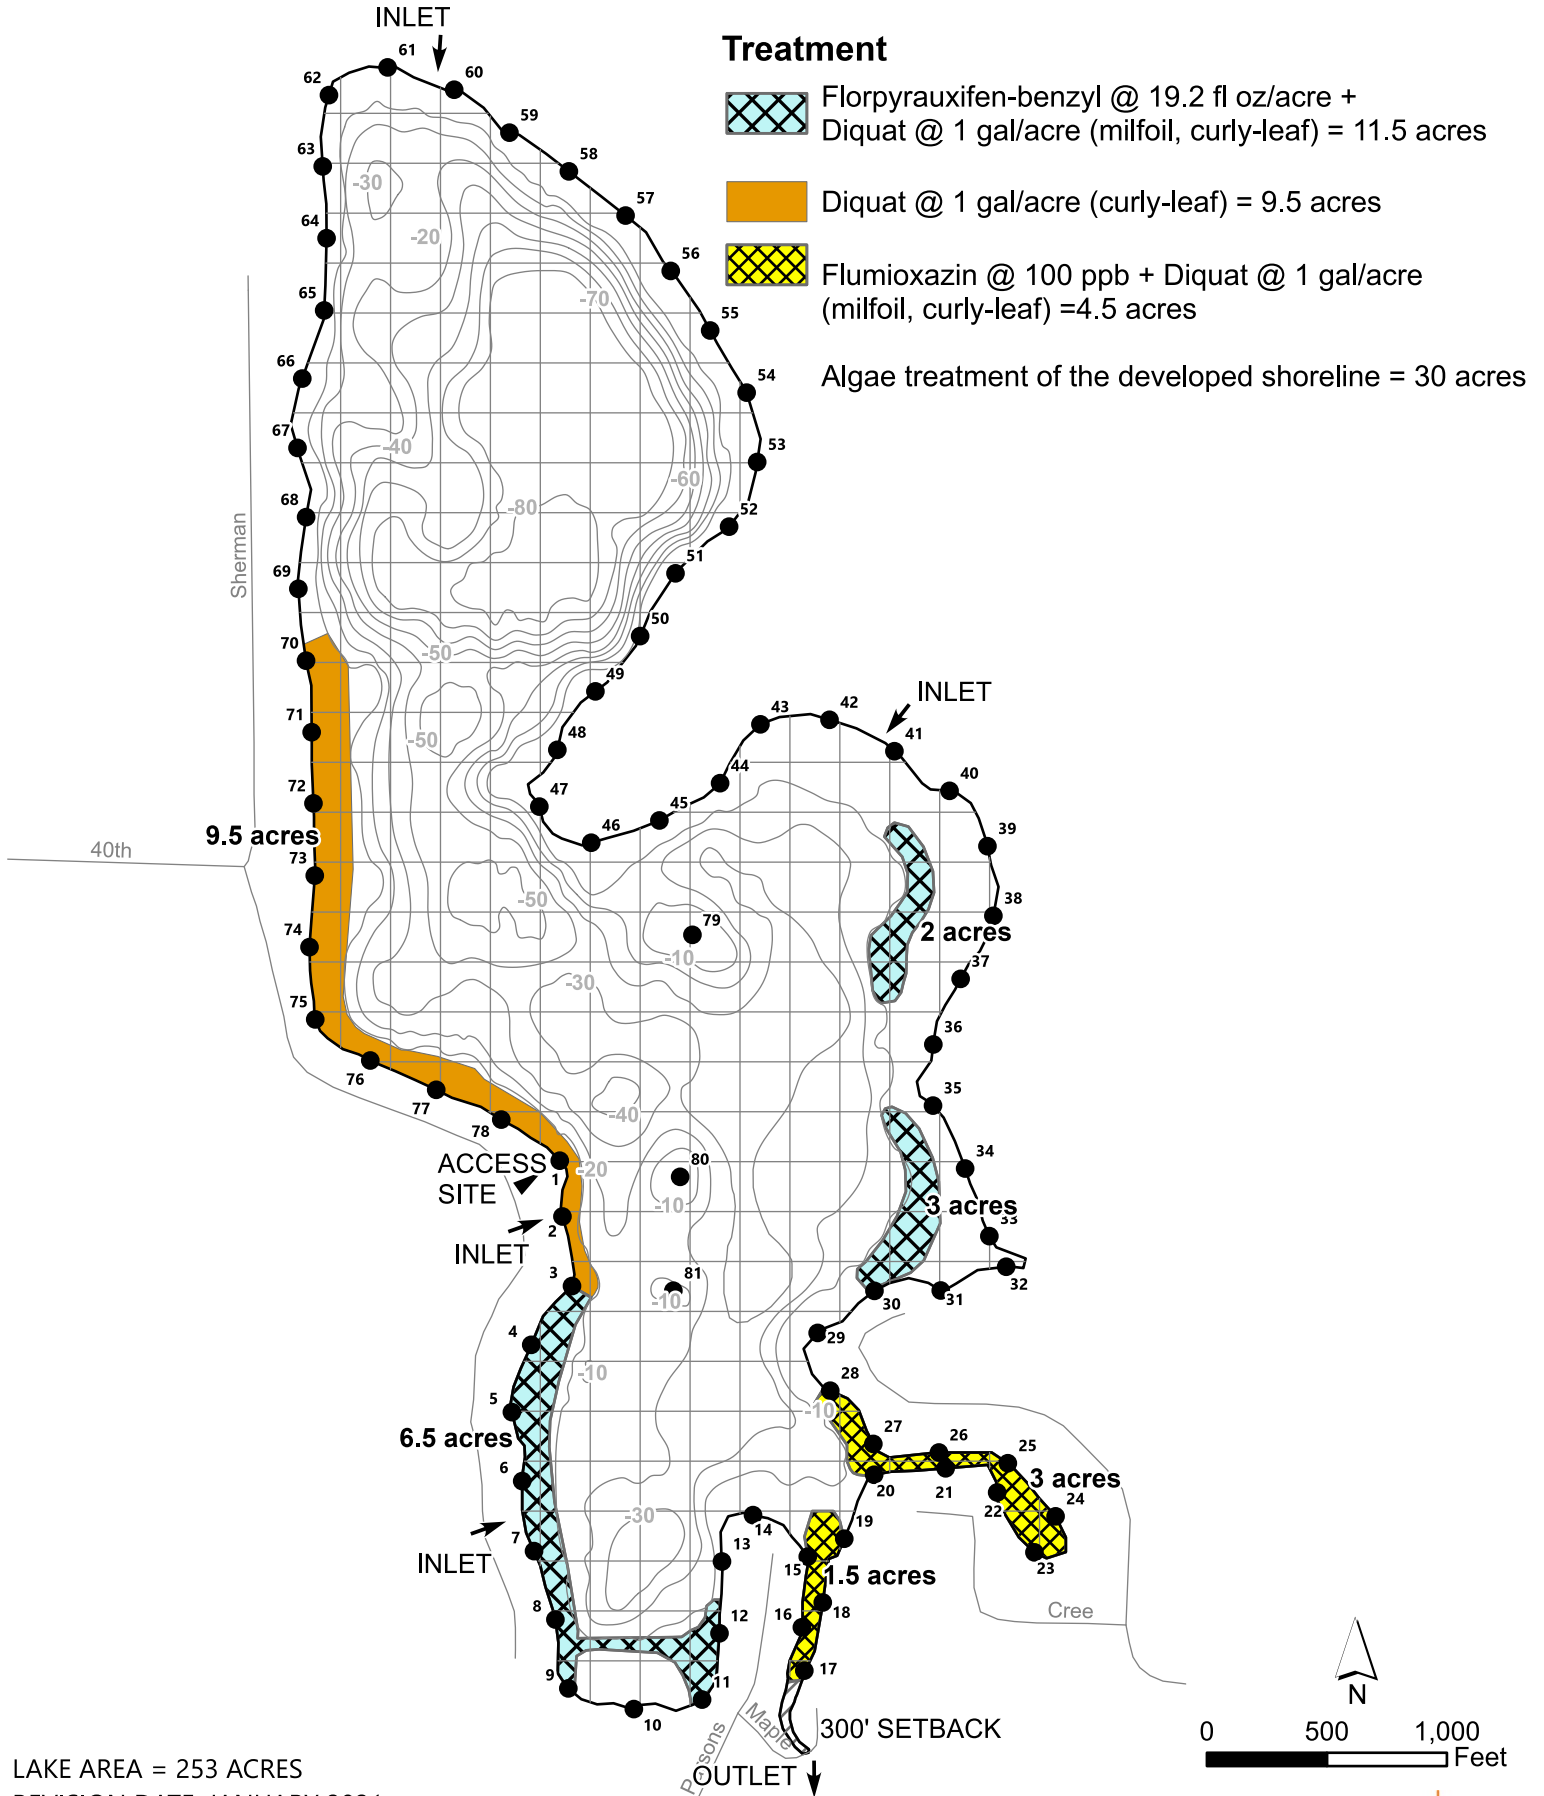

☐ = 1 ACRE

RYERSON LAKE NEWAYGO COUNTY, MICHIGAN TREATMENT MAP SURVEY DATE: MAY 20, 2024

LAKE AREA = 253 ACRES

REVISION DATE: JANUARY 2021

The applicator shall make adjustments, if needed, to comply with EGLE permit requirements.